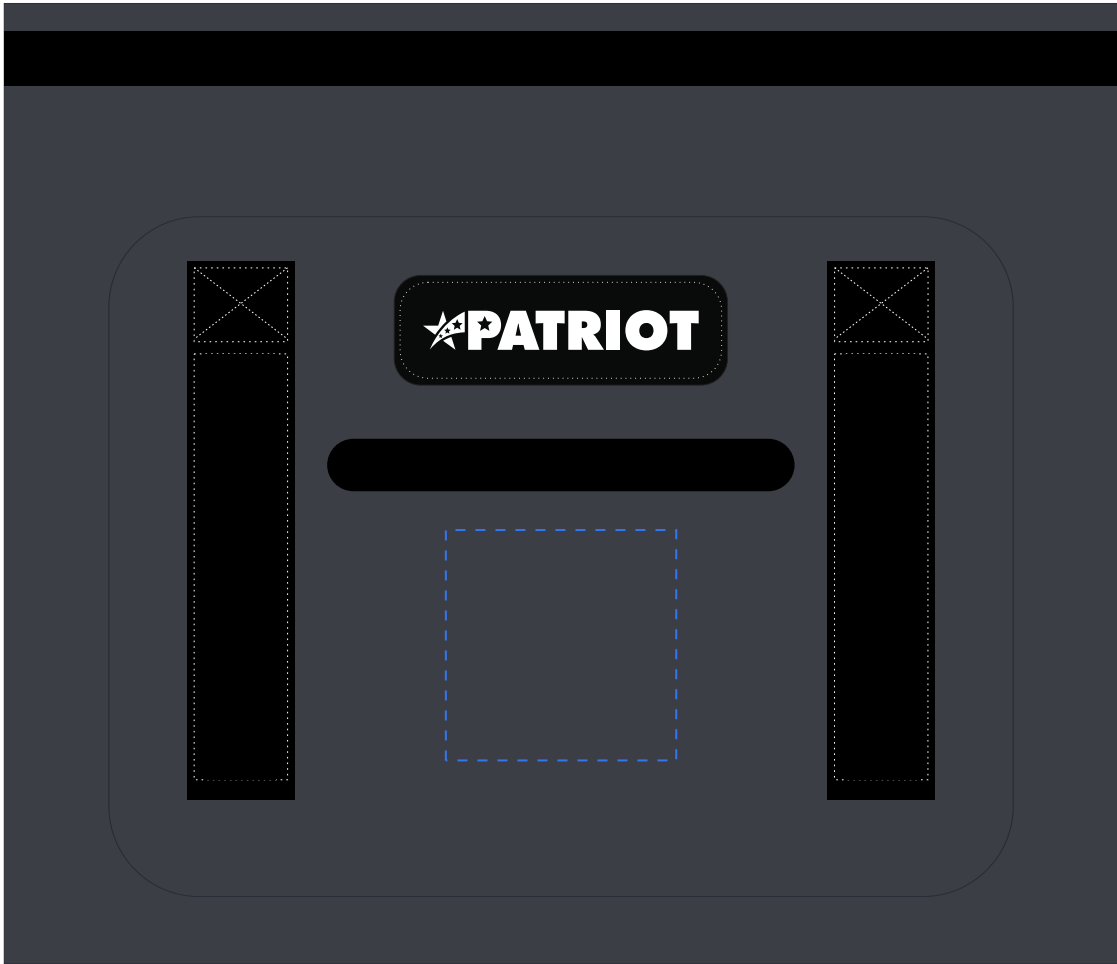

PRODUCT TEMPLATE

ITEM: PT-SOFTPACK24

STANDARD IMPRINT: 3" x 3"

Item size has been reduced to 40%

ACTUAL SIZE:

This image is for reference only. Logo sizing and proportions may not reflect final imprint.