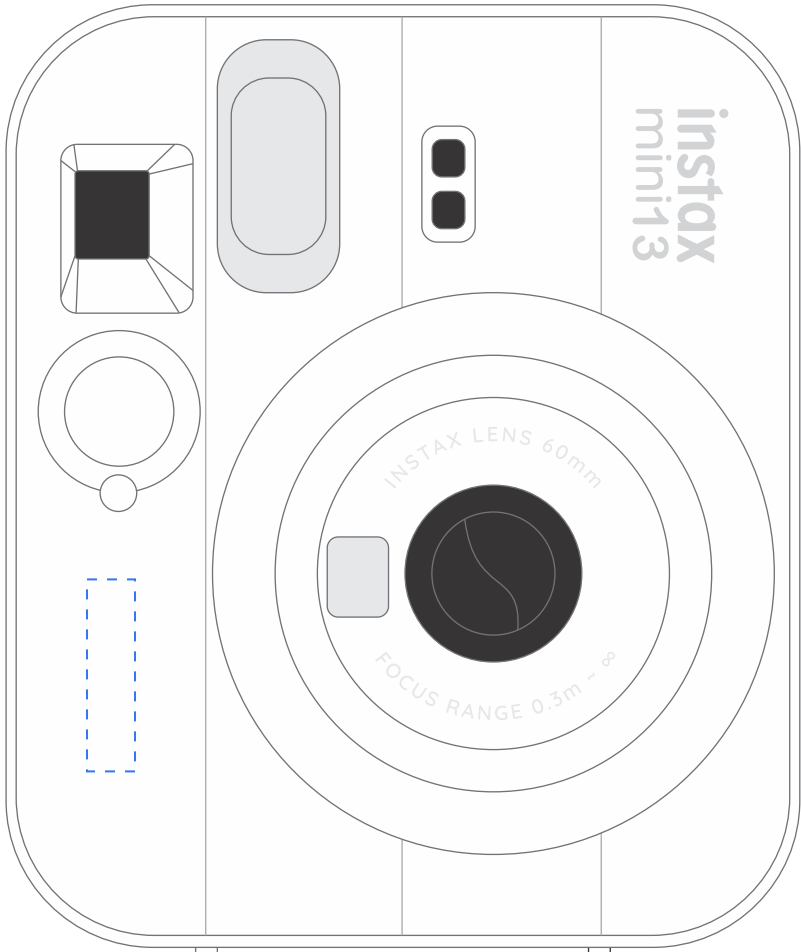

PRODUCT TEMPLATE

ITEM: FUJI-BNDMN13W

STANDARD IMPRINT: 1" x 1/4"

This image is for reference only. Logo sizing and proportions may not reflect final imprint.