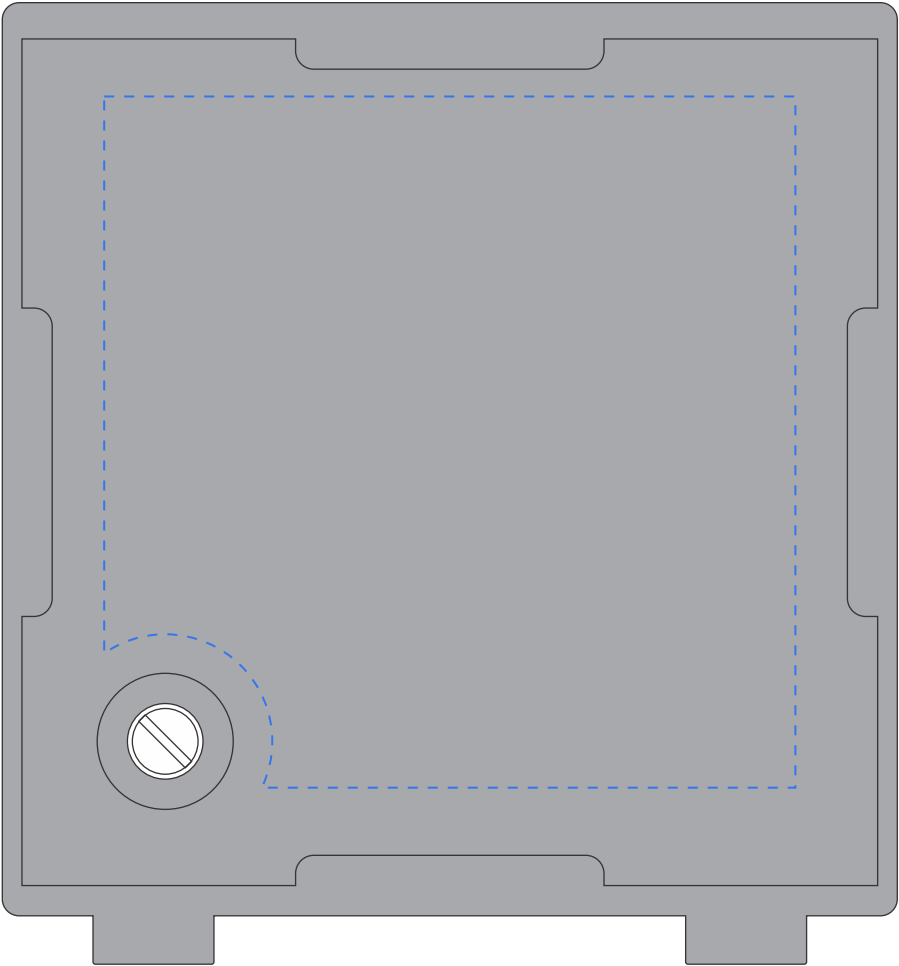

# PRODUCT TEMPLATE

ITEM: RTIC-HWC3

STANDARD IMPRINT: 9" x 9"

\*\*\*THE ART PROOF IS SCALED AT 40%\*\*\*

This image is for reference only. Logo sizing and proportions may not reflect final imprint.

**THIS TEMPLATE IS NOT THE FINAL PROOF**