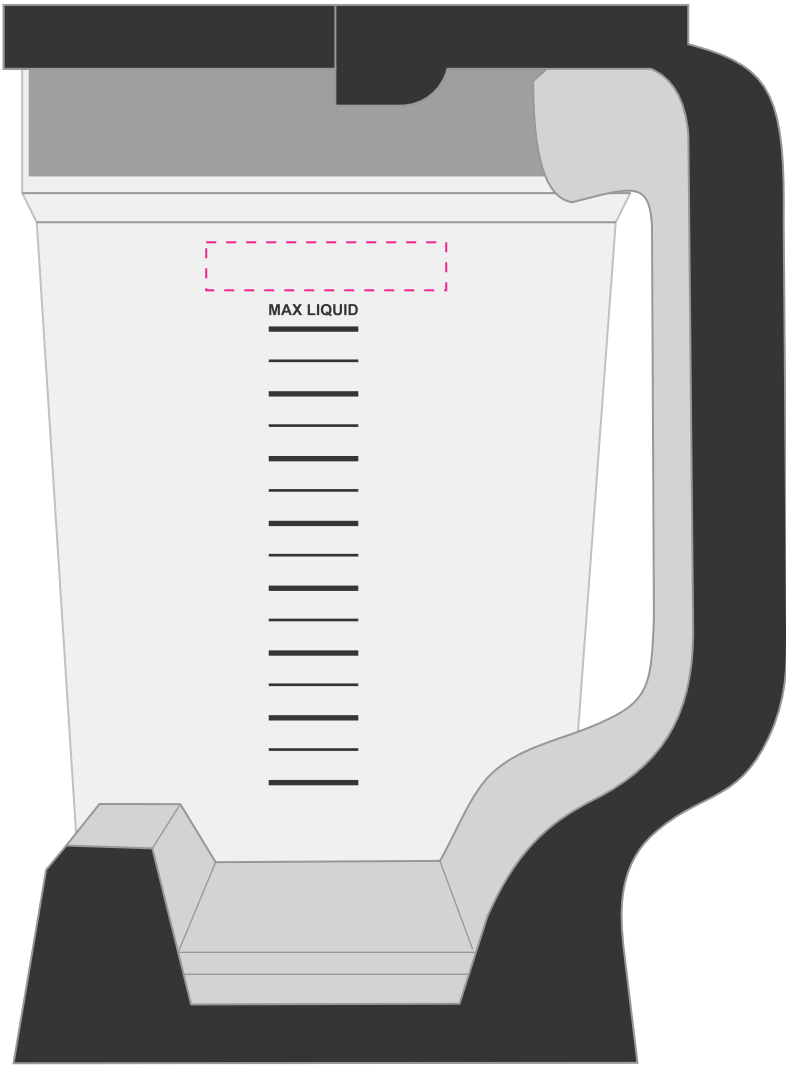

PRODUCT TEMPLATE

ITEM: NNJ-PWP201

STANDARD IMPRINT: 2.5" x 0.5"

THE ART PROOF IS SCALED AT 50%

This image is for reference only. Logo sizing and proportions may not reflect final imprint.