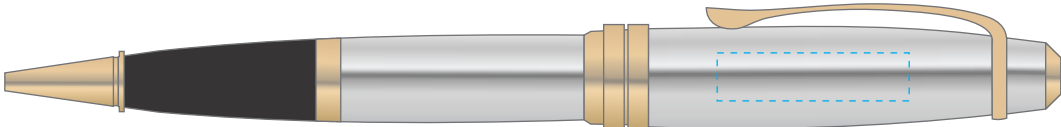

# PRODUCT TEMPLATE

ITEM: CRS-BLYR455MD

IMPRINT SIZE: 1" x 0.25"

This image is for reference only. Logo sizing and proportions may not reflect final imprint.