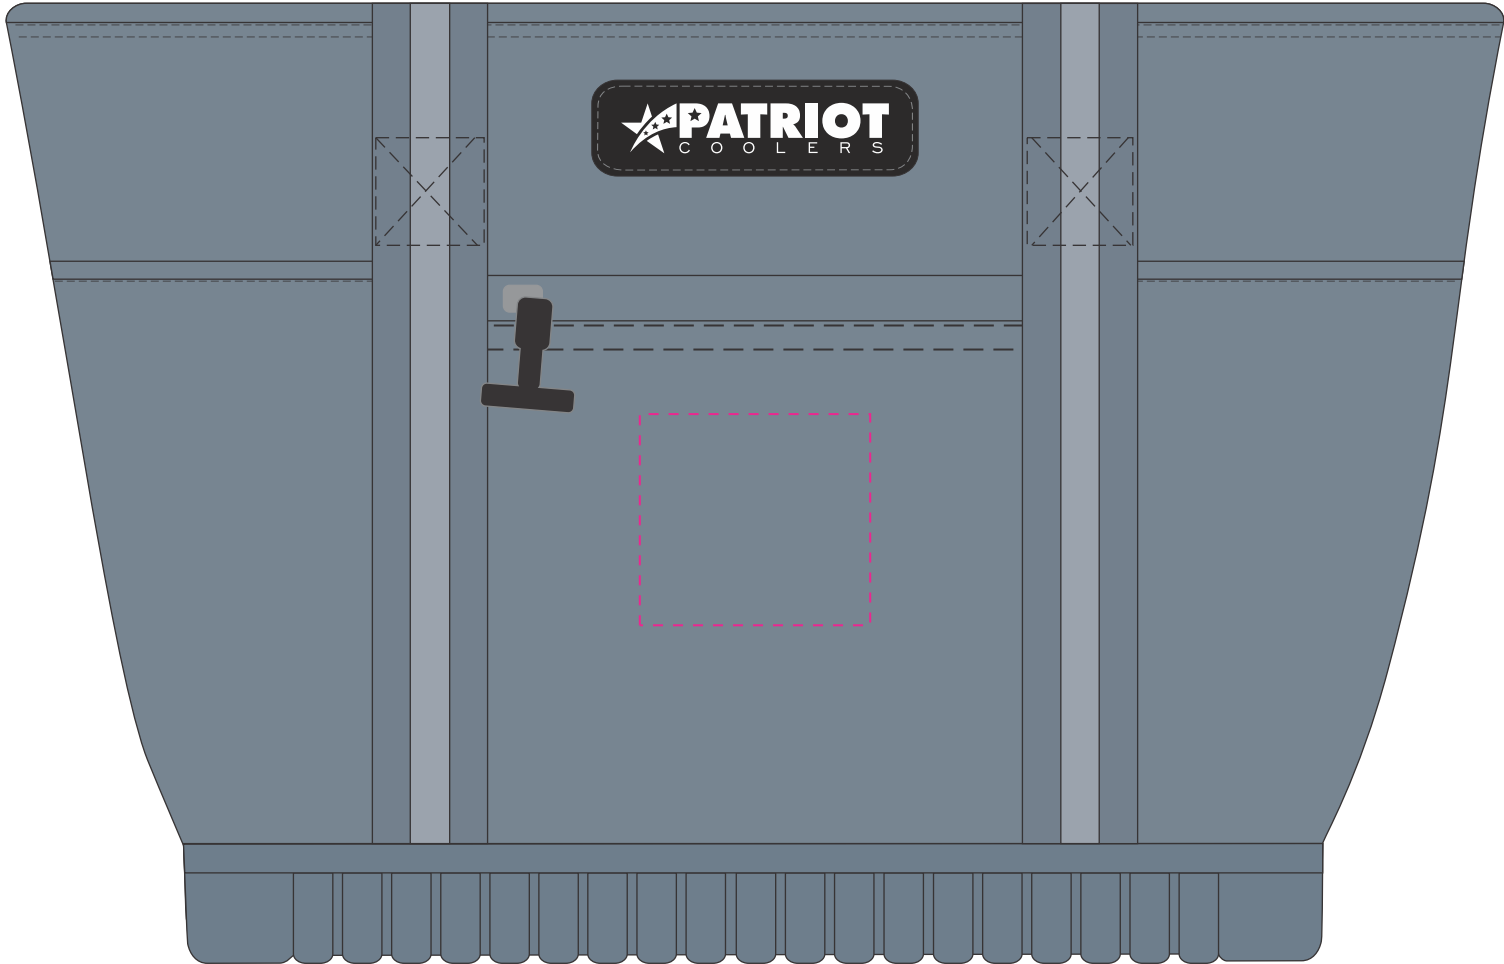

PRODUCT TEMPLATE

ITEM: PT-FROZT

STANDARD IMPRINT: 3" x 2.75"

THE ITEM IS SCALED AT 40%

This image is for reference only. Logo sizing and proportions may not reflect final imprint.

THIS TEMPLATE IS NOT THE FINAL PROOF

PRODUCT TEMPLATE

ITEM: PT-FROZT

 BACK IMPRINT: 3" x 2.75"

THE ITEM IS SCALED AT 40%