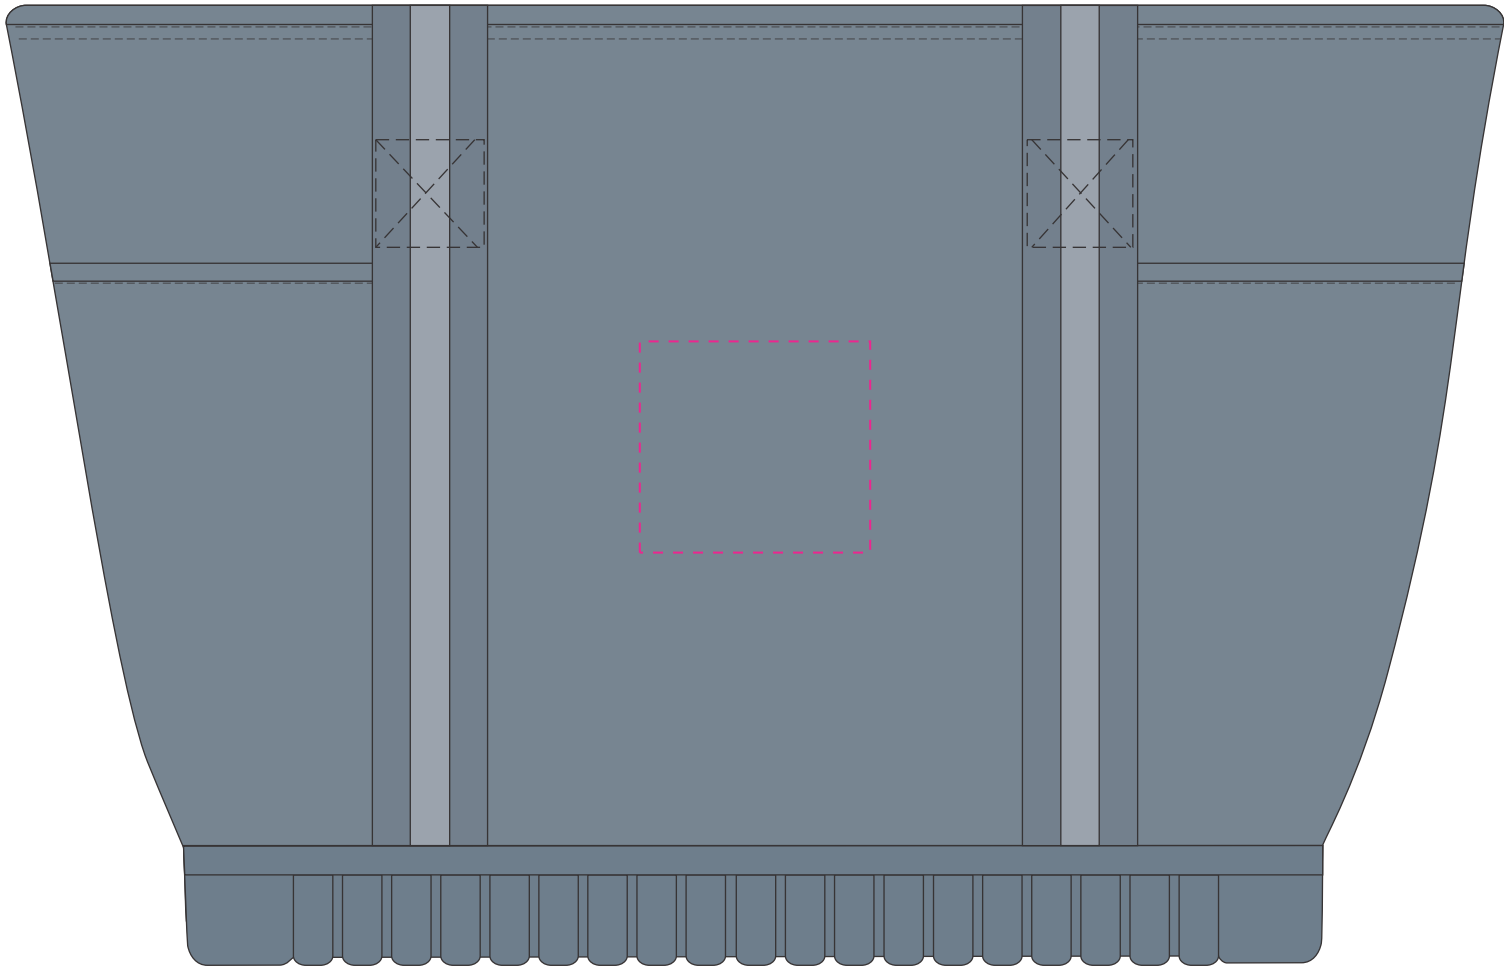

PRODUCT TEMPLATE

ITEM: PT-FROZT

STANDARD IMPRINT: 3" x 2.75"

THE ITEM IS SCALED AT 40%

This image is for reference only. Logo sizing and proportions may not reflect final imprint.

THIS TEMPLATE IS NOT THE FINAL PROOF

PRODUCT TEMPLATE

ITEM: PT-FROZT

 BACK IMPRINT: 3" x 2.75"

THE ITEM IS SCALED AT 40%