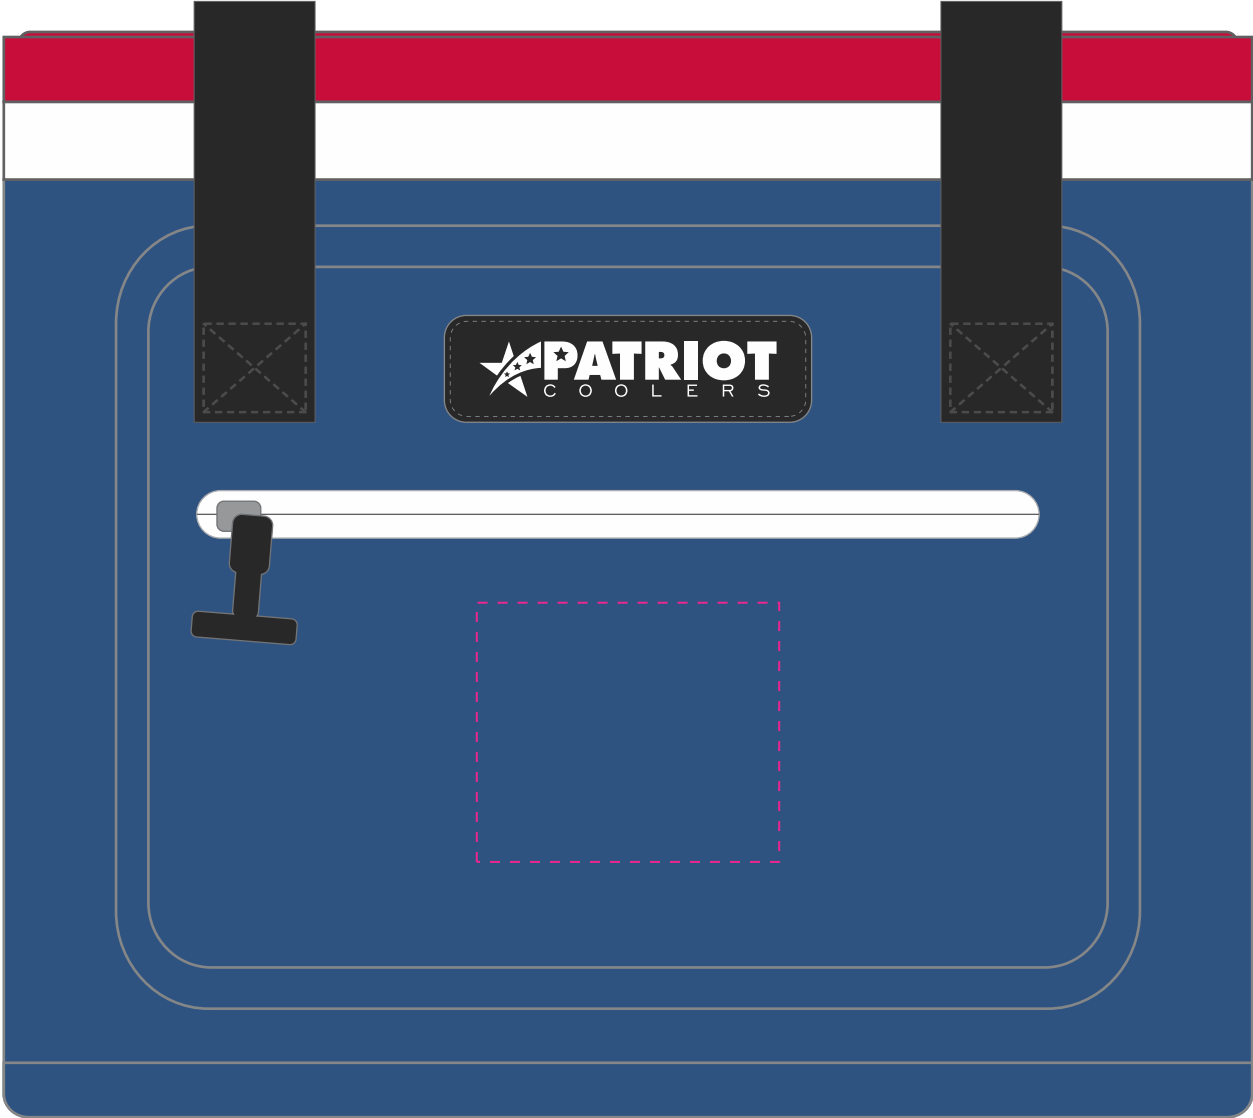

PRODUCT TEMPLATE

ITEM: PT-GLACIER24

STANDARD IMPRINT: 3.5" x 3"

THE ITEM IS SCALED AT 45%

This image is for reference only. Logo sizing and proportions may not reflect final imprint.

THIS TEMPLATE IS NOT THE FINAL PROOF