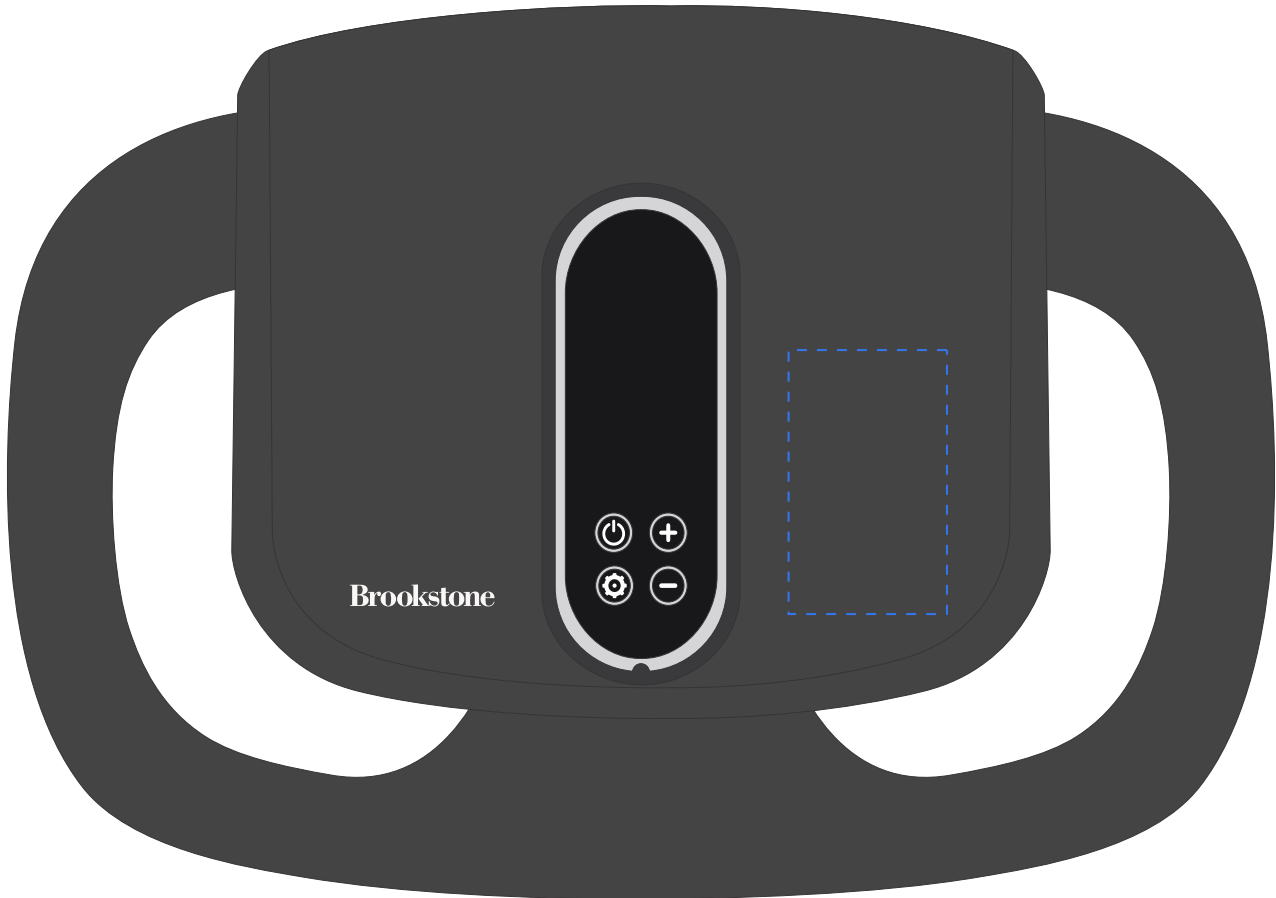

PRODUCT TEMPLATE

ITEM: BKS-PM671

STANDARD IMPRINT: 1.5 x 2.5"

THE ART PROOF IS SCALED AT 55%

This image is for reference only. Logo sizing and proportions may not reflect final imprint.

THIS TEMPLATE IS NOT THE FINAL PROOF

PRODUCT TEMPLATE

ITEM: BKS-PM671

CASE IMPRINT: 5.5 x 3"

THE ART PROOF IS SCALED AT 55%