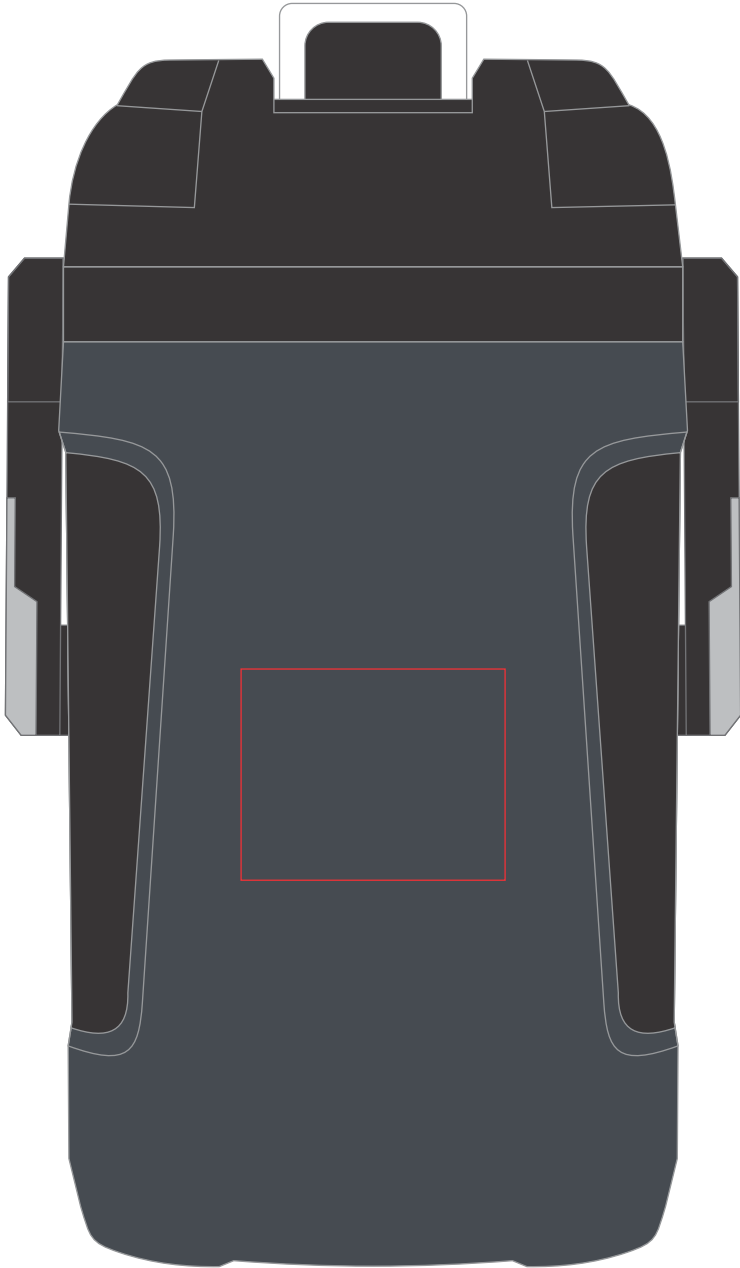

PRODUCT TEMPLATE

ITEM: IGL-HGALLONGY

STANDARD IMPRINT: 2.5" x 2"

****THE ART PROOF IS SCALED AT 55%****

This image is for reference only. Logo sizing and proportions may not reflect final imprint.

PRODUCT TEMPLATE

ITEM: IGL-HGALLONGY

 BACK IMPRINT: 2.5" x 2"

****THE ART PROOF IS SCALED AT 55%****