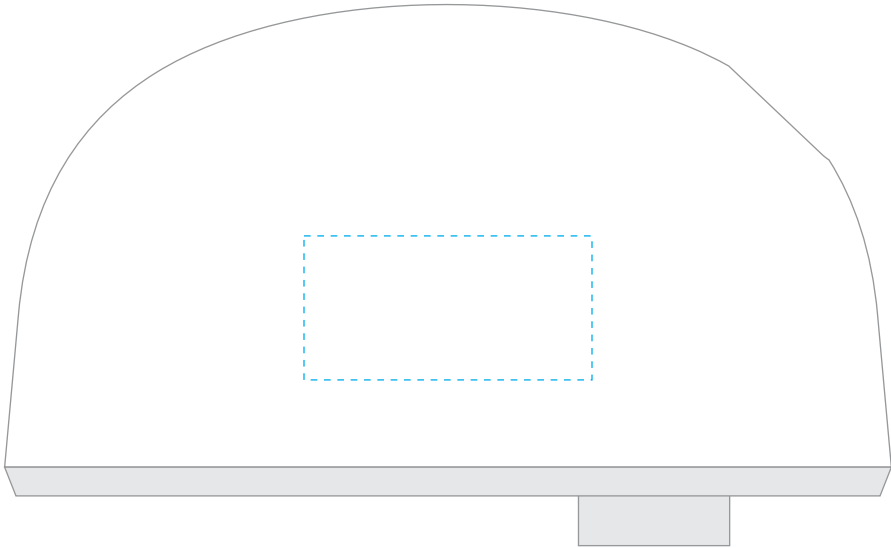

PRODUCT TEMPLATE

ITEM: CRLY-RONDO

STANDARD IMPRINT: 1.5" x 0.75"

This image is for reference only. Logo sizing and proportions may not reflect final imprint.

THIS TEMPLATE IS NOT THE FINAL PROOF