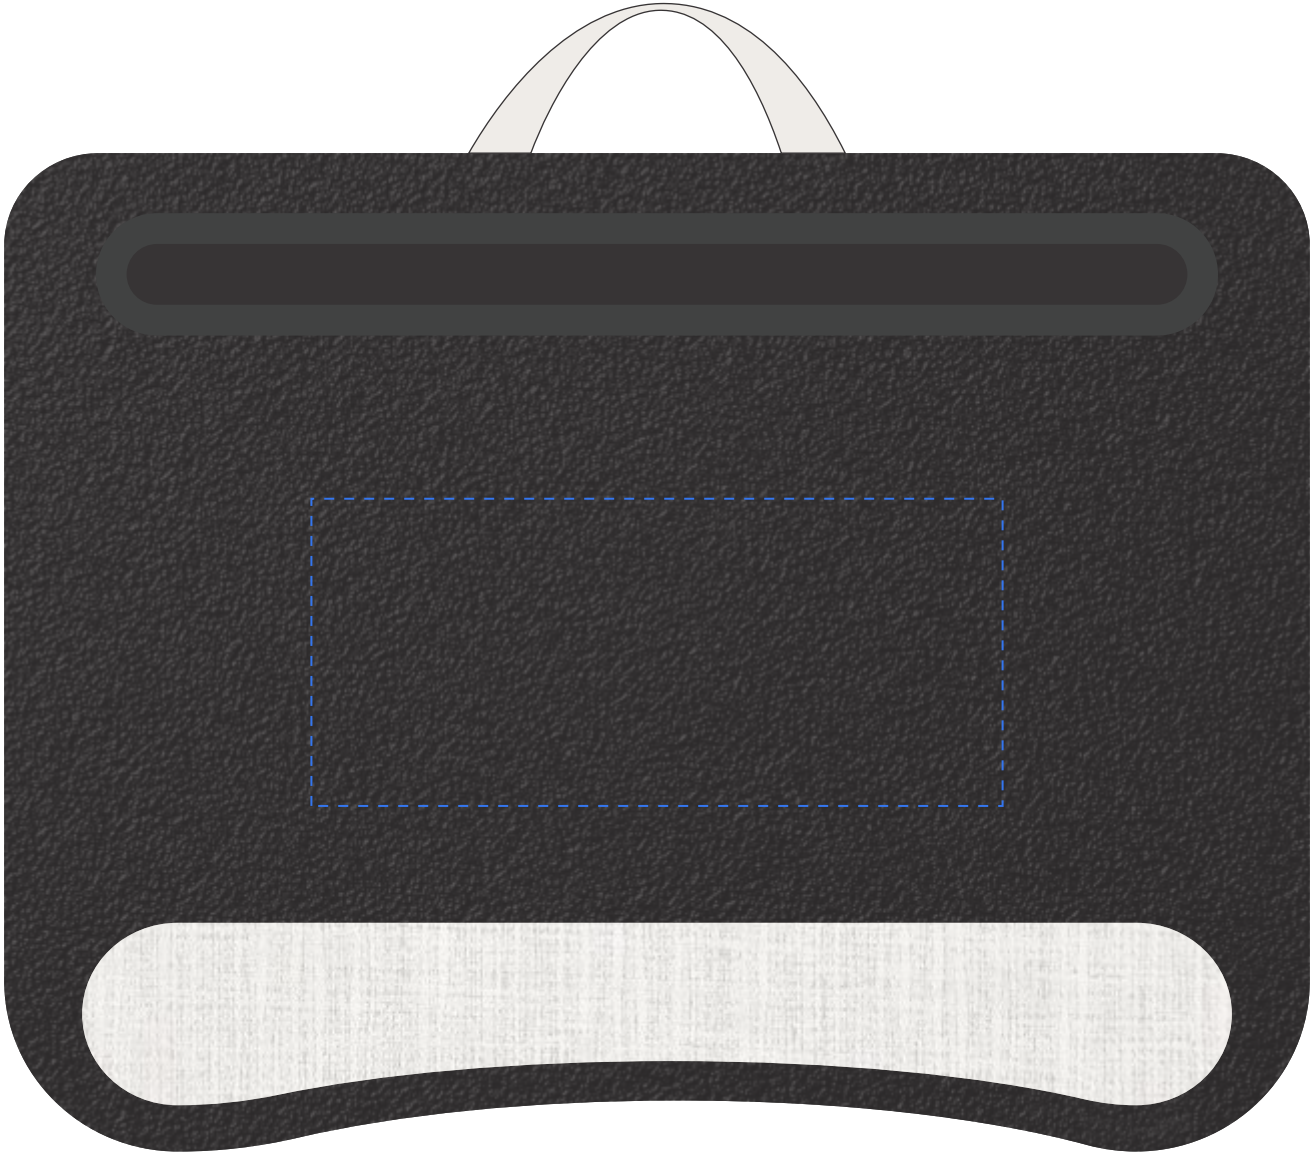

PRODUCT TEMPLATE

ITEM: LP-PLDESKBK

STANDARD IMPRINT: 9" x 4"

Item size has been reduced to 40%

This image is for reference only. Logo sizing and proportions may not reflect final imprint.