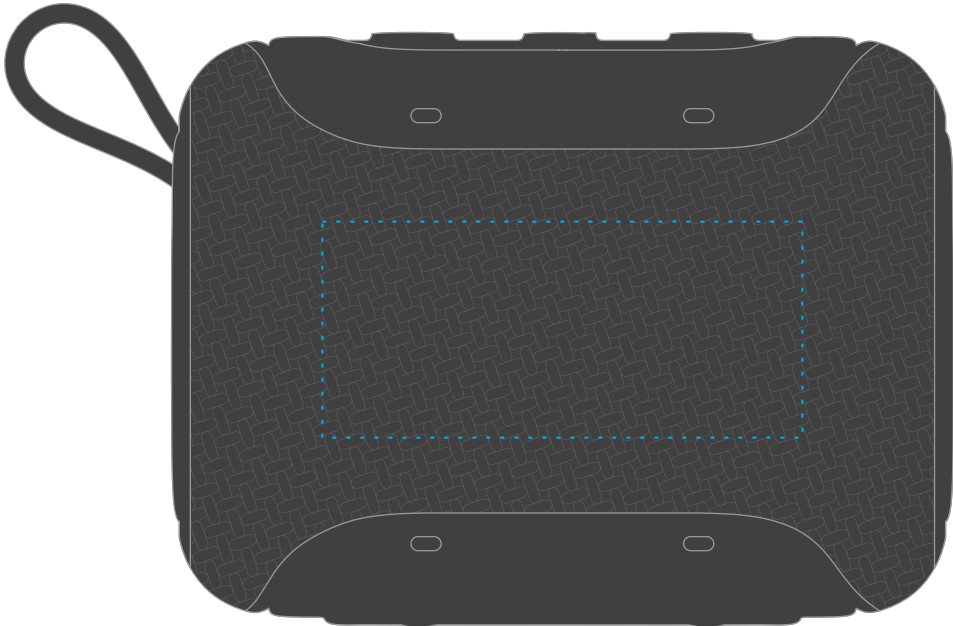

PRODUCT TEMPLATE

ITEM: JBL-GO5

STANDARD IMPRINT: 2.5" x 1.125"

This image is for reference only. Logo sizing and proportions may not reflect final imprint.