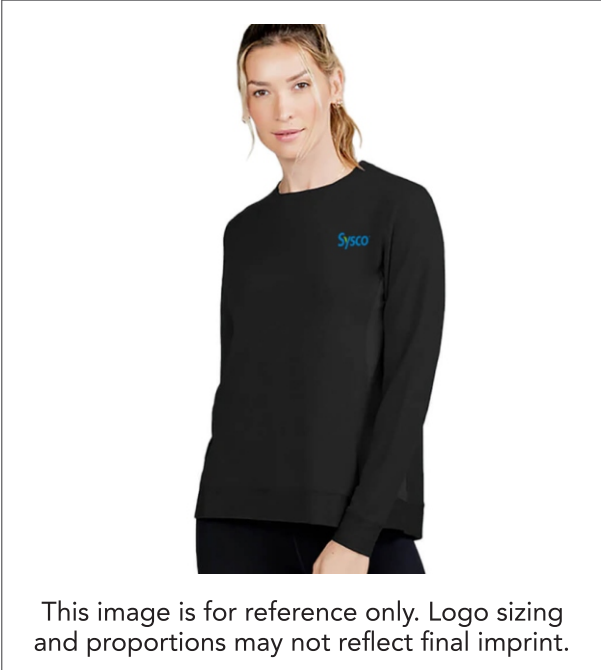

# PRODUCT TEMPLATE

ITEM: TASC-925-BK

STANDARD IMPRINT: 3" x 1.5"

\*\*\*THE ITEM SIZE IS SCALED AT 20%\*\*\*

This image is for reference only. Logo sizing and proportions may not reflect final imprint.