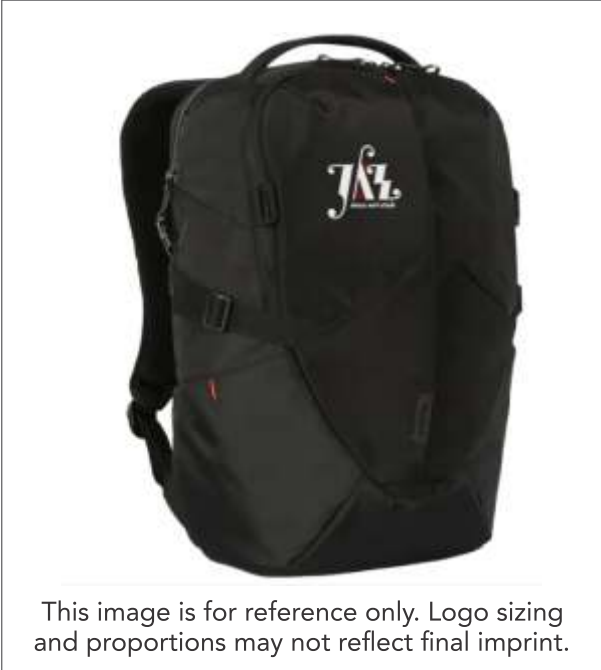

PRODUCT TEMPLATE

ITEM: TAR-649BK

STANDARD IMPRINT: 3" x 2.5"

THE ART PROOF IS SCALED AT 35%

This image is for reference only. Logo sizing and proportions may not reflect final imprint.

PRODUCT TEMPLATE

ITEM: TAR-649GY

STANDARD IMPRINT: 3" x 2.5"

THE ART PROOF IS SCALED AT 35%

This image is for reference only. Logo sizing and proportions may not reflect final imprint.

THIS TEMPLATE IS NOT THE FINAL PROOF