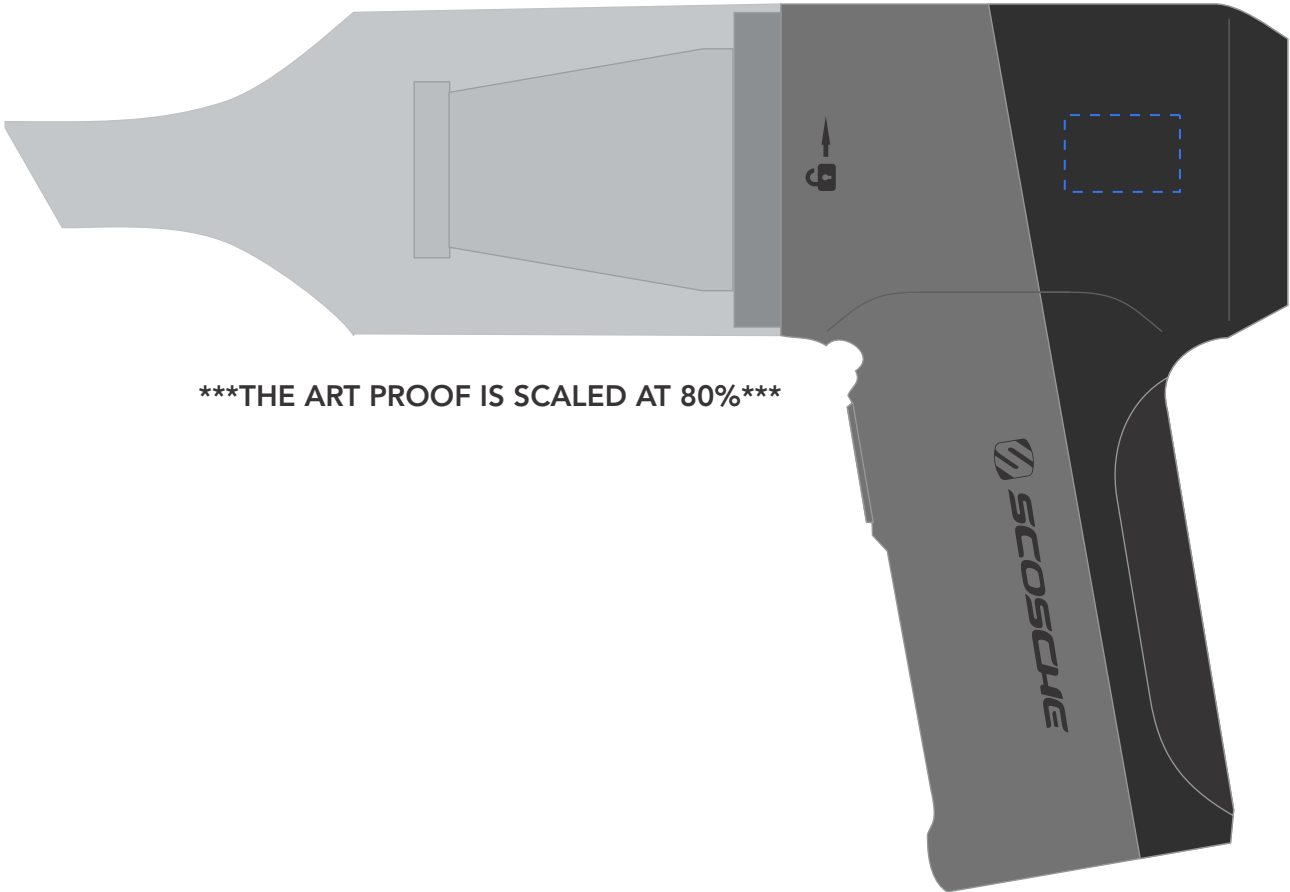

PRODUCT TEMPLATE

ITEM: SC-VAC4N1

STANDARD IMPRINT: 0.75" x 0.5"

THE ART PROOF IS SCALED AT 80%

This image is for reference only. Logo sizing and proportions may not reflect final imprint.

PRODUCT TEMPLATE

ITEM: SC-VAC4N1 CASE

CASE IMPRINT: 4" x 1.5"

THE ART PROOF IS SCALED AT 65%