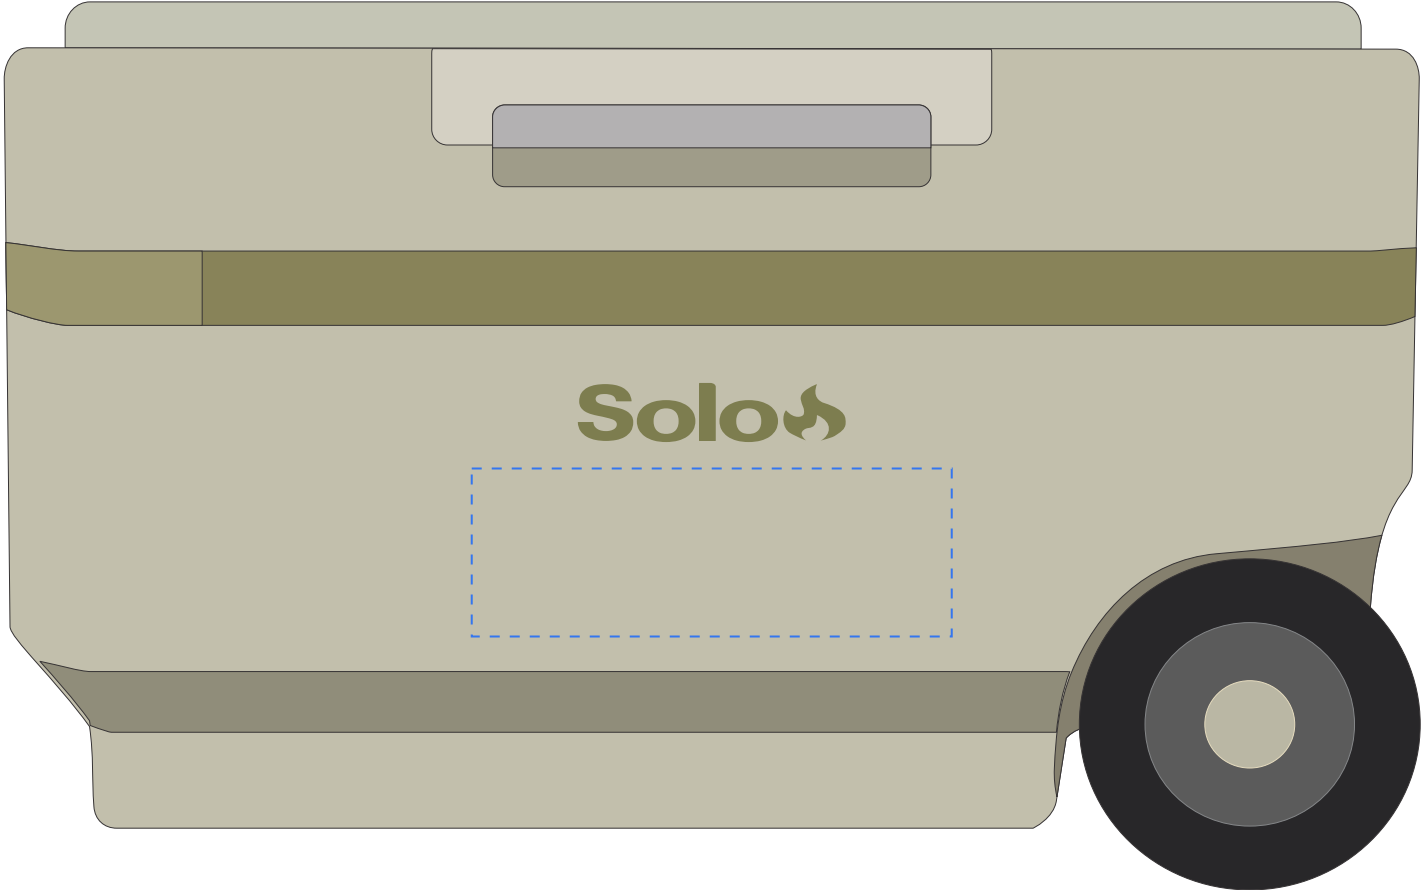

# PRODUCT TEMPLATE

ITEM: SS-WINCOOL47

 STANDARD IMPRINT: 10" x 3.5"

\*\*\*THE ART PROOF IS SCALED 25%\*\*\*

This image is for reference only. Logo sizing and proportions may not reflect final imprint.

# PRODUCT TEMPLATE

ITEM: SS-WINCOOL47

TOP IMPRINT: 6" x 10"

\*\*\*THE ART PROOF IS SCALED 25%\*\*\*