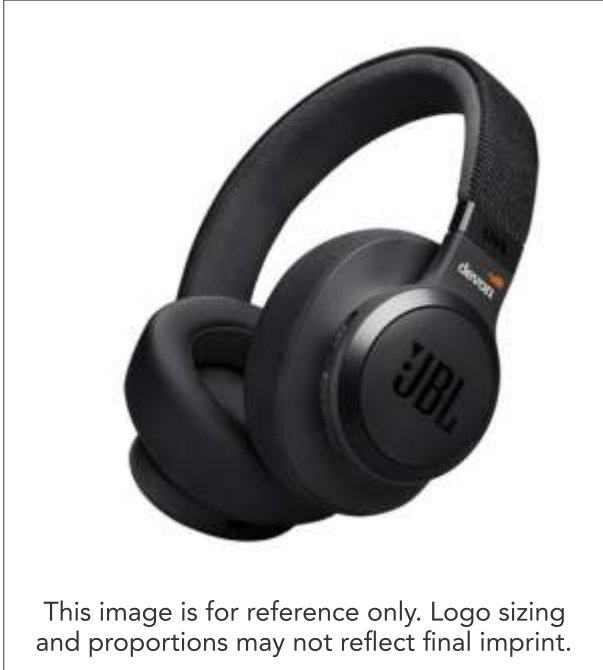

# PRODUCT TEMPLATE

ITEM: JBL-LV770

STANDARD IMPRINT: 0.75" x 0.25"

This image is for reference only. Logo sizing and proportions may not reflect final imprint.

# PRODUCT TEMPLATE

ITEM: JBL-LV770

4C POUCH IMPRINT: 4" x 3"

\*\*\*THE ART PROOF IS SCALED AT 45%\*\*\*