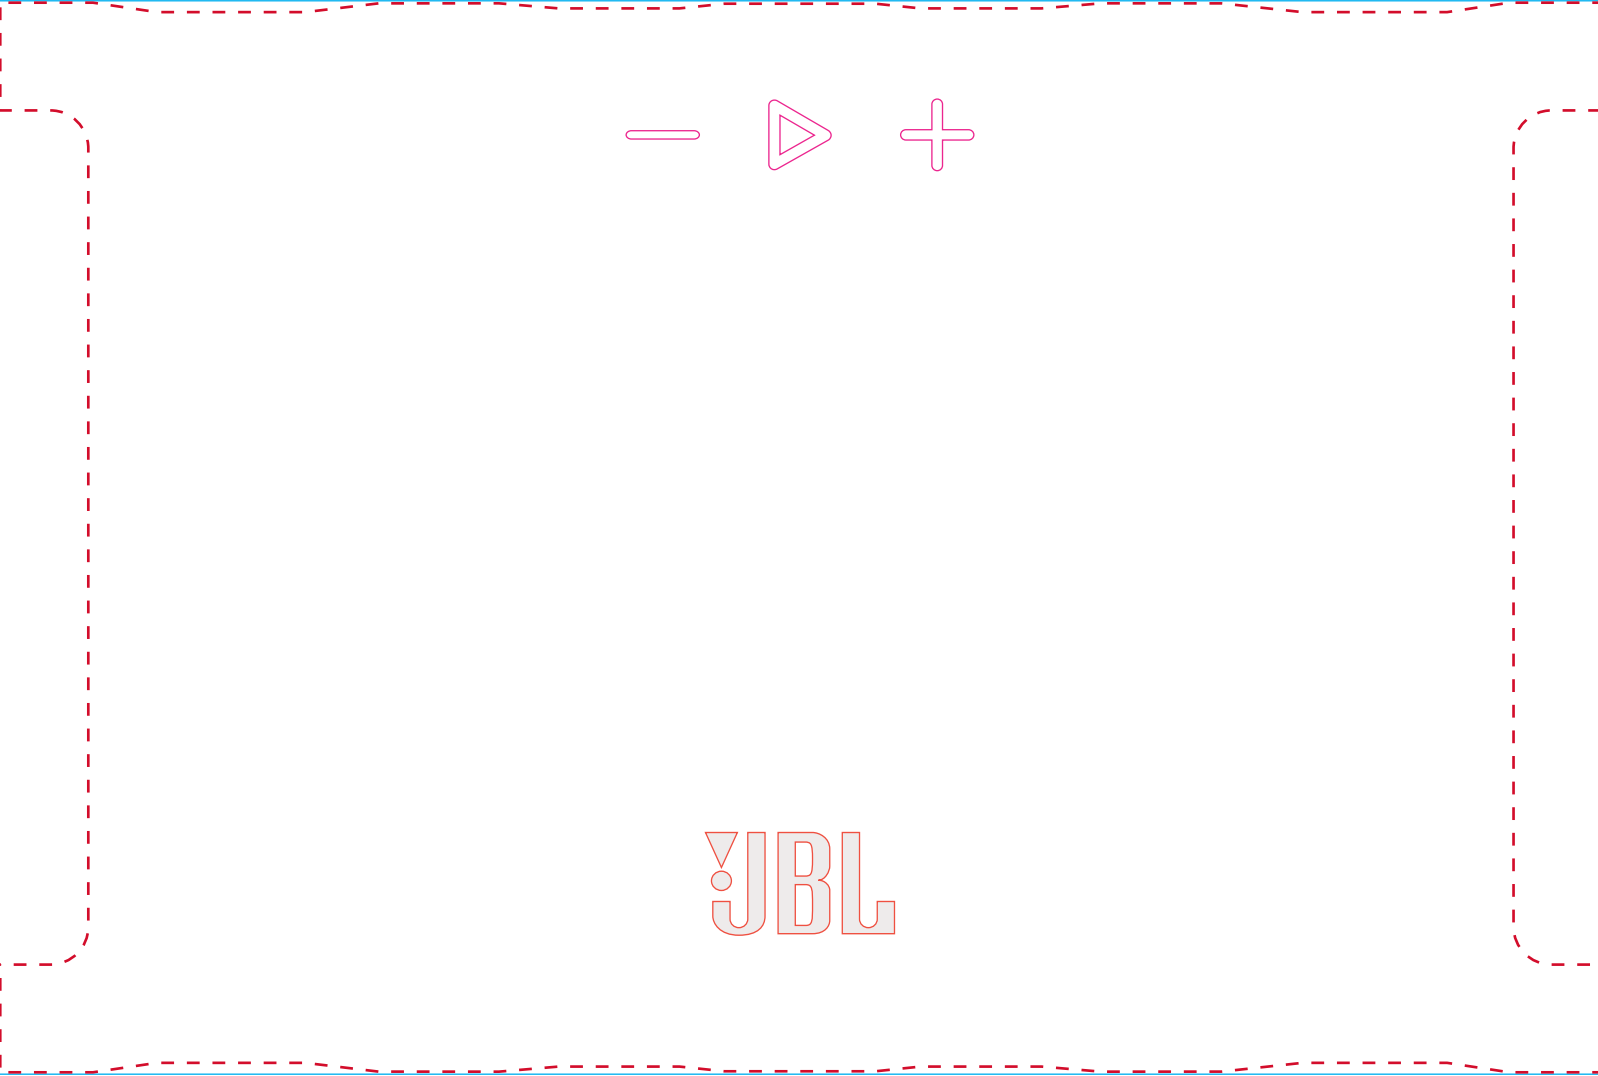

PRODUCT TEMPLATE

ITEM: JBL-GRIPBK

 STANDARD IMPRINT: 1.5" x 0.75"

This image is for reference only. Logo sizing and proportions may not reflect final imprint.

PRODUCT TEMPLATE

ITEM: JBL-GRIPBK

SIDE IMPRINT: 1" x 3"

LEFT SIDE

RIGHT SIDE

THIS TEMPLATE IS NOT THE FINAL PROOF

PRODUCT TEMPLATE

ITEM: JBL-GRIPW

 SIDE IMPRINT: Full Wrap

Green line indicates edge.
Anything beyond will be cut off.

**Imprint goes over the white buttons.

PRODUCT TEMPLATE

ITEM: JBL-GRIPW

STANDARD IMPRINT: 1.5" x 0.75"

This image is for reference only. Logo sizing and proportions may not reflect final imprint.

PRODUCT TEMPLATE

ITEM: JBL-GRIPW

SIDE IMPRINT: 1" x 3"

LEFT SIDE

RIGHT SIDE

THIS TEMPLATE IS NOT THE FINAL PROOF