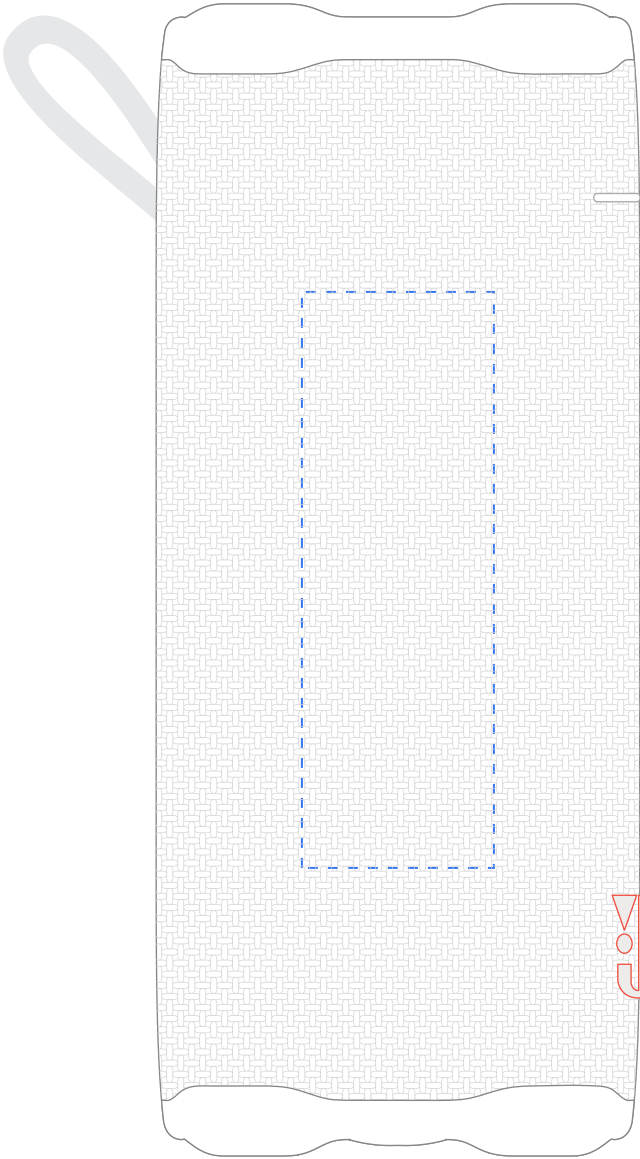

PRODUCT TEMPLATE

ITEM: JBL-GRIPBK

 STANDARD IMPRINT: 1.5" x 0.75"

This image is for reference only. Logo sizing and proportions may not reflect final imprint.

PRODUCT TEMPLATE

ITEM: JBL-GRIPBK

SIDE IMPRINT: 1" x 3"

LEFT SIDE

RIGHT SIDE

THIS TEMPLATE IS NOT THE FINAL PROOF

PRODUCT TEMPLATE

ITEM: JBL-GRIPW

 SIDE IMPRINT: Full Wrap

Green line indicates edge.
Anything beyond will be cut off.

**Imprint goes over the white buttons.

PRODUCT TEMPLATE

ITEM: JBL-GRIPW

STANDARD IMPRINT: 1.5" x 0.75"

This image is for reference only. Logo sizing and proportions may not reflect final imprint.

PRODUCT TEMPLATE

ITEM: JBL-GRIPW

SIDE IMPRINT: 1" x 3"

LEFT SIDE

RIGHT SIDE

THIS TEMPLATE IS NOT THE FINAL PROOF