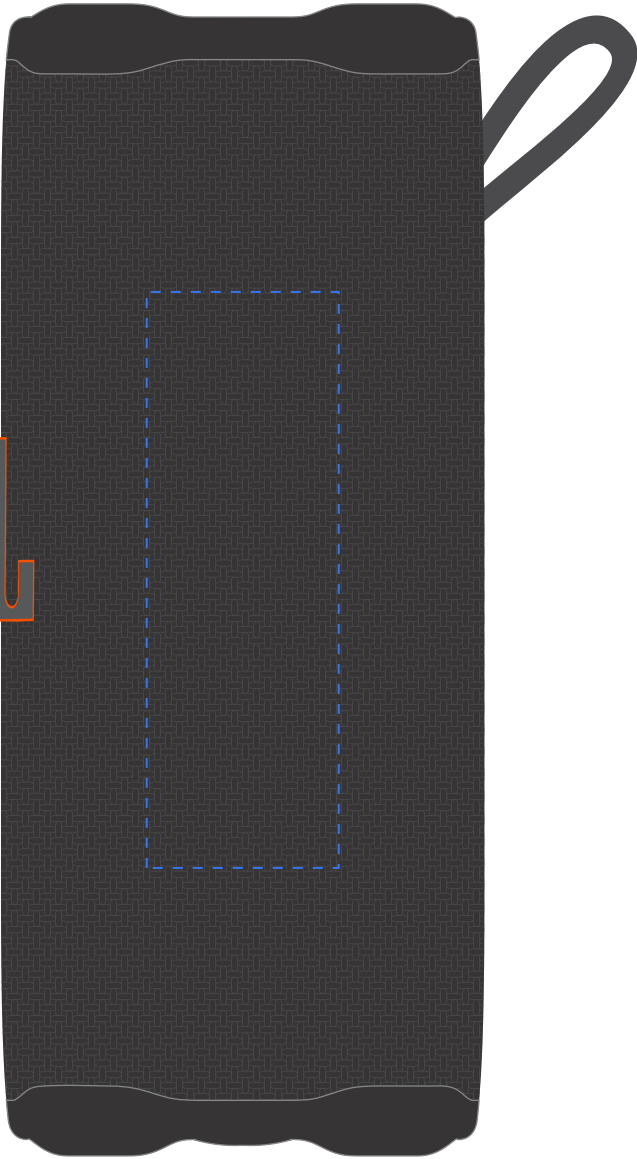

PRODUCT TEMPLATE

ITEM: JBL-GRIPBK

 STANDARD IMPRINT: 1.5" x 0.75"

This image is for reference only. Logo sizing and proportions may not reflect final imprint.

PRODUCT TEMPLATE

ITEM: JBL-GRIPBK

SIDE IMPRINT: 1" x 3"

LEFT SIDE

RIGHT SIDE

THIS TEMPLATE IS NOT THE FINAL PROOF

PRODUCT TEMPLATE

ITEM: JBL-GRIPW

 SIDE IMPRINT: Full Wrap

Green line indicates edge.
Anything beyond will be cut off.

**Imprint goes over the white buttons.

PRODUCT TEMPLATE

ITEM: JBL-GRIPW

STANDARD IMPRINT: 1.5" x 0.75"

This image is for reference only. Logo sizing and proportions may not reflect final imprint.

PRODUCT TEMPLATE

ITEM: JBL-GRIPW

SIDE IMPRINT: 1" x 3"

LEFT SIDE

RIGHT SIDE

THIS TEMPLATE IS NOT THE FINAL PROOF