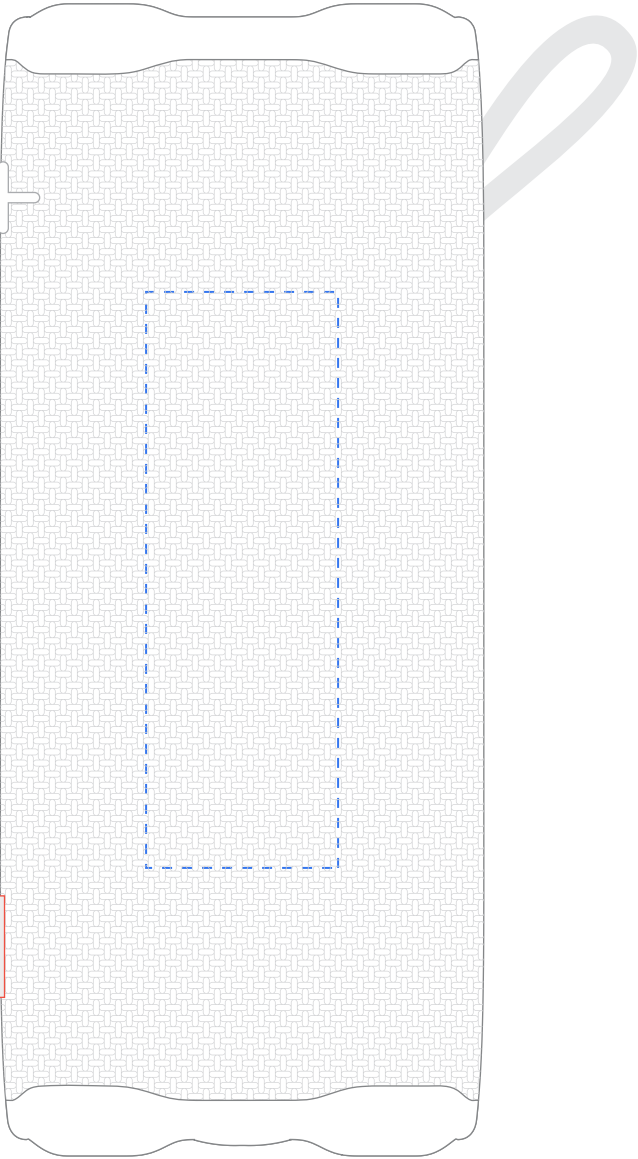

PRODUCT TEMPLATE

ITEM: JBL-GRIPBK

 STANDARD IMPRINT: 1.5" x 0.75"

This image is for reference only. Logo sizing and proportions may not reflect final imprint.

PRODUCT TEMPLATE

ITEM: JBL-GRIPBK

SIDE IMPRINT: 1" x 3"

LEFT SIDE

RIGHT SIDE

THIS TEMPLATE IS NOT THE FINAL PROOF

PRODUCT TEMPLATE

ITEM: JBL-GRIPW

 SIDE IMPRINT: Full Wrap

Green line indicates edge.
Anything beyond will be cut off.

**Imprint goes over the white buttons.

PRODUCT TEMPLATE

ITEM: JBL-GRIPW

STANDARD IMPRINT: 1.5" x 0.75"

This image is for reference only. Logo sizing and proportions may not reflect final imprint.

PRODUCT TEMPLATE

ITEM: JBL-GRIPW

SIDE IMPRINT: 1" x 3"

LEFT SIDE

RIGHT SIDE

THIS TEMPLATE IS NOT THE FINAL PROOF