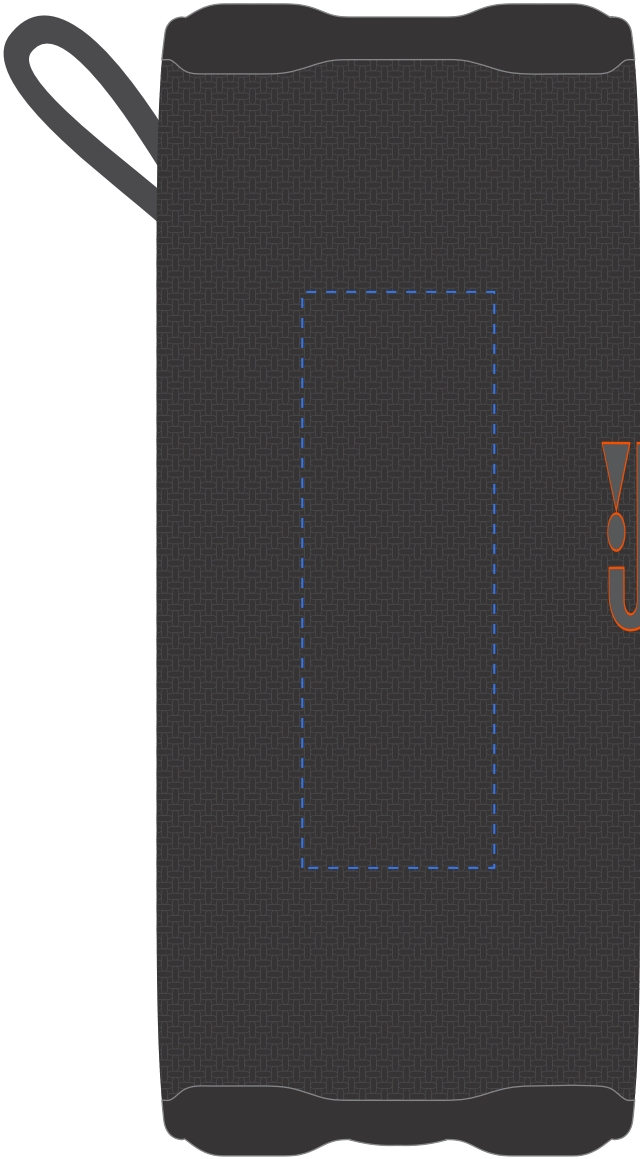

PRODUCT TEMPLATE

ITEM: JBL-GRIPBK

 STANDARD IMPRINT: 1.5" x 0.75"

This image is for reference only. Logo sizing and proportions may not reflect final imprint.

PRODUCT TEMPLATE

ITEM: JBL-GRIPBK

SIDE IMPRINT: 1" x 3"

LEFT SIDE

RIGHT SIDE

THIS TEMPLATE IS NOT THE FINAL PROOF

PRODUCT TEMPLATE

ITEM: JBL-GRIPW

 SIDE IMPRINT: Full Wrap

Green line indicates edge.
Anything beyond will be cut off.

**Imprint goes over the white buttons.

PRODUCT TEMPLATE

ITEM: JBL-GRIPW

STANDARD IMPRINT: 1.5" x 0.75"

This image is for reference only. Logo sizing and proportions may not reflect final imprint.

PRODUCT TEMPLATE

ITEM: JBL-GRIPW

SIDE IMPRINT: 1" x 3"

LEFT SIDE

RIGHT SIDE

THIS TEMPLATE IS NOT THE FINAL PROOF