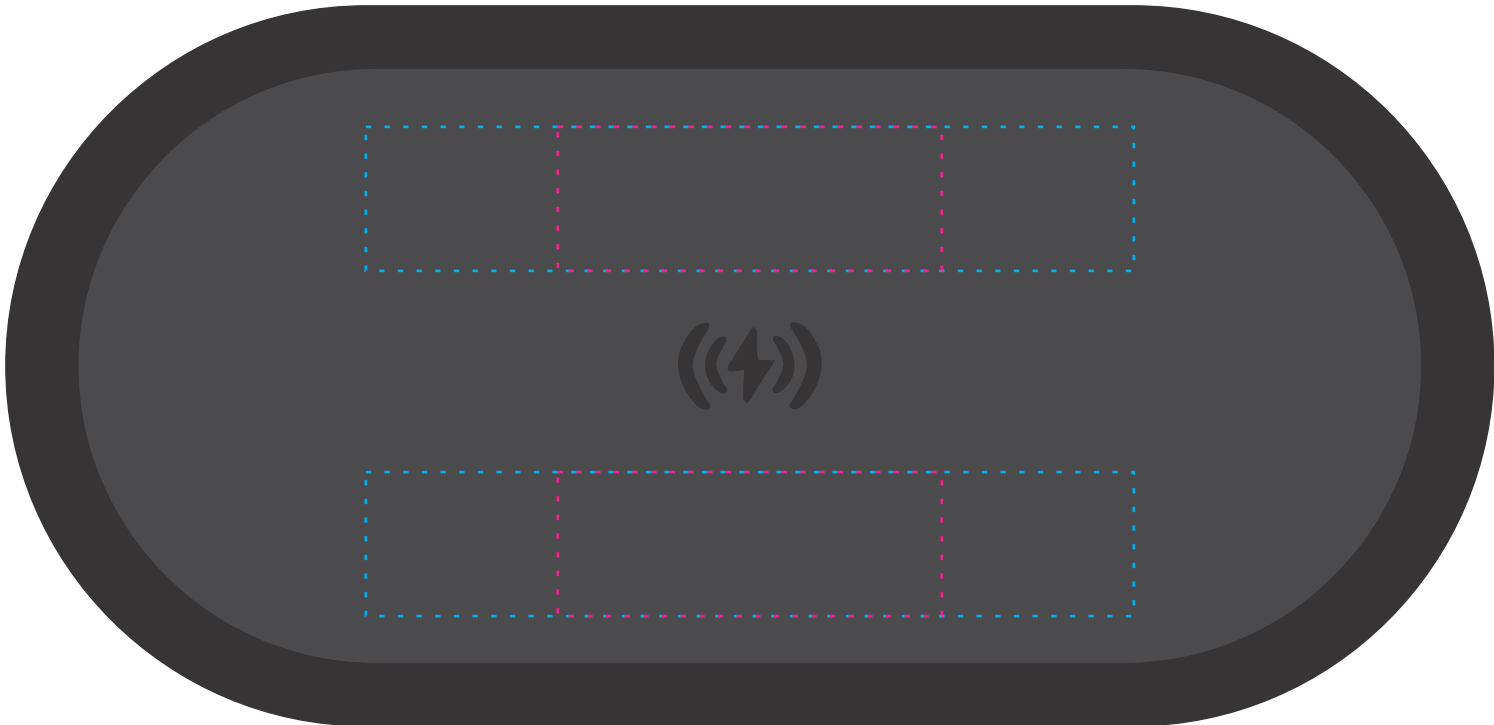

PRODUCT TEMPLATE

ITEM: IH-BTW12

PAD IMPRINT: 2" x 0.75"

SCREEN IMPRINT: 4" x 0.75"

This image is for reference only. Logo sizing and proportions may not reflect final imprint.

THIS TEMPLATE IS NOT THE FINAL PROOF