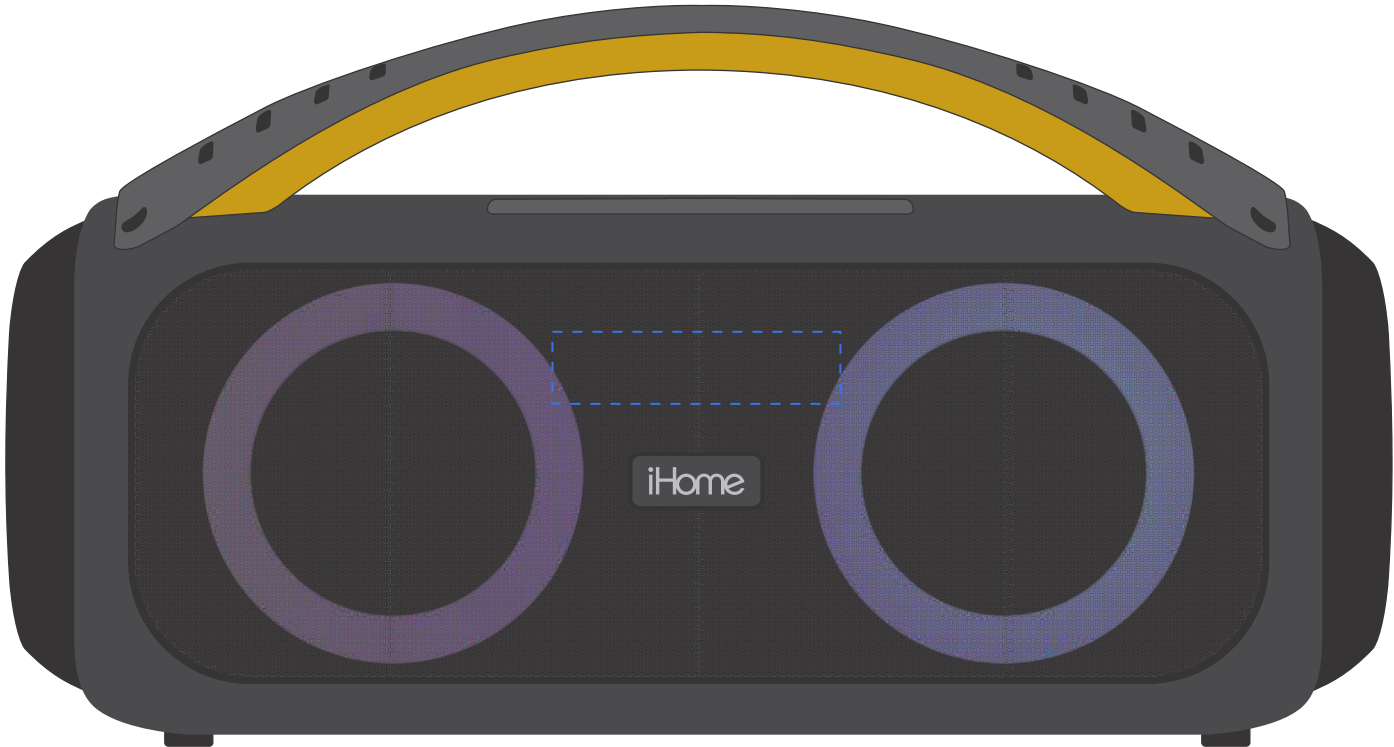

PRODUCT TEMPLATE

ITEM: IH-BT920

 STANDARD IMPRINT: 3" x 0.75"

THE ART PROOF IS SCALED AT 50%

This image is for reference only. Logo sizing and proportions may not reflect final imprint.

THIS TEMPLATE IS NOT THE FINAL PROOF

PRODUCT TEMPLATE

ITEM: IH-BT430

AVAILABLE IMPRINT OPTIONS: 1.5" x 2"

Left Side

Right Side

TEMPLATE SCALED AT 75%