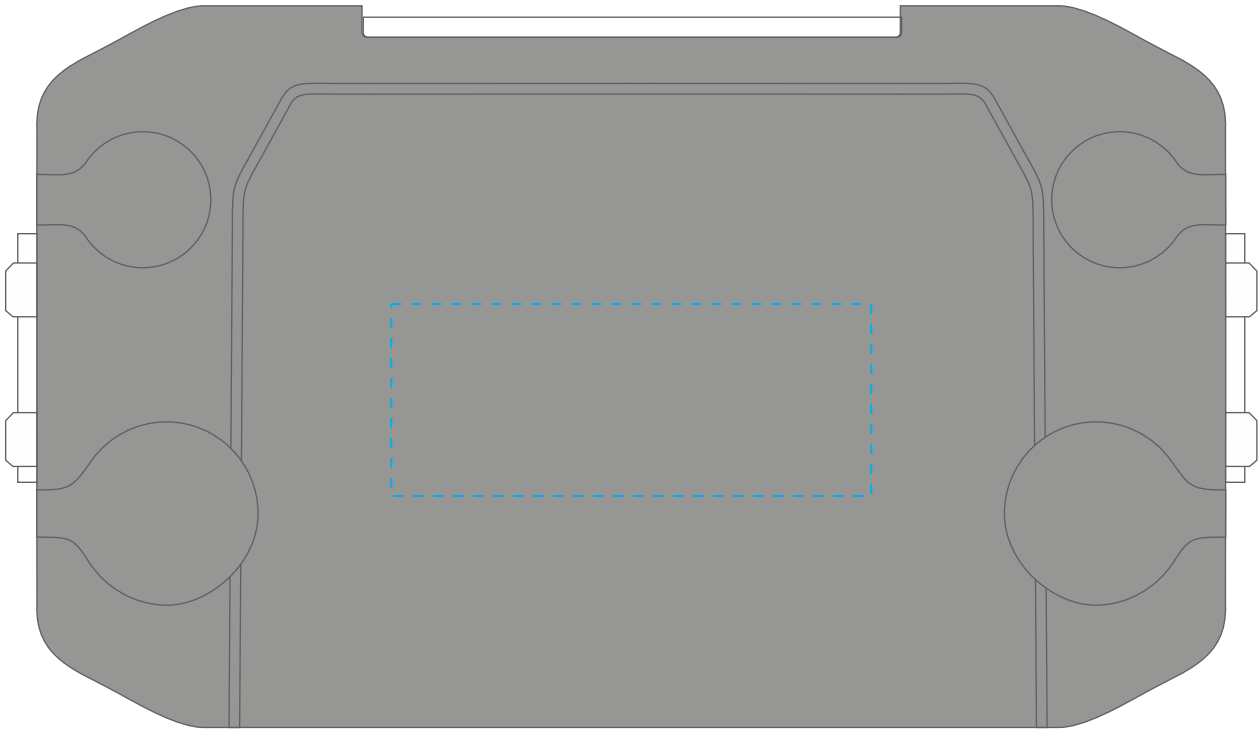

# PRODUCT TEMPLATE

ITEM: IGL-LTD52CBL

STANDARD IMPRINT: 10" x 4"

**\*\*THE ART PROOF IS SCALED AT 25%\*\***

This image is for reference only. Logo sizing and proportions may not reflect final imprint.

**THIS TEMPLATE IS NOT THE FINAL PROOF**