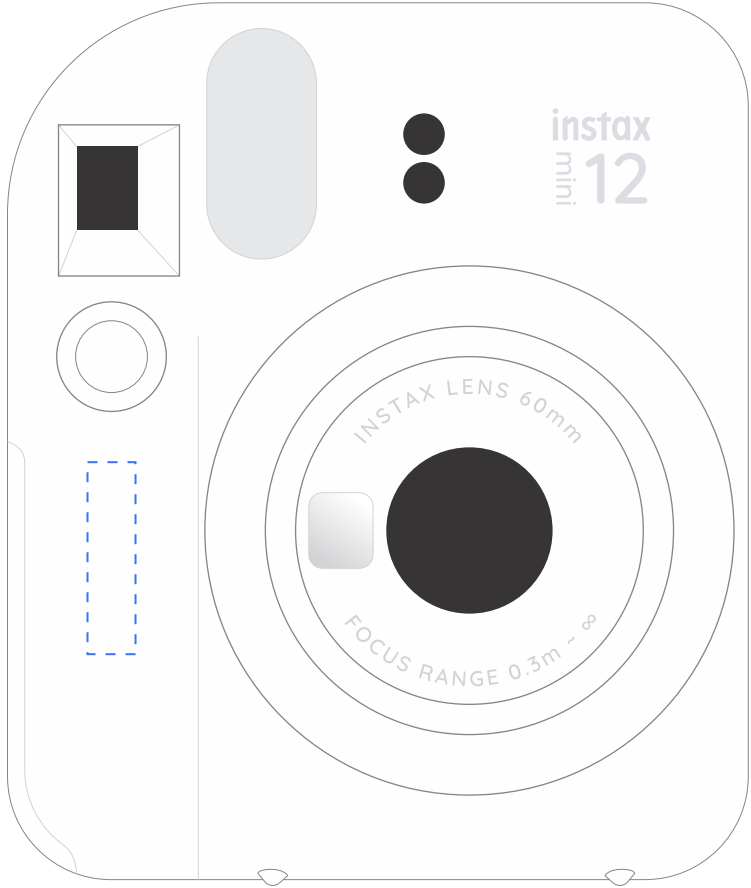

PRODUCT TEMPLATE

ITEM: FJ-MINI12

STANDARD IMPRINT: 1" x 1/4"

This image is for reference only. Logo sizing and proportions may not reflect final imprint.

PRODUCT TEMPLATE

ITEM: FJ-MINI12

BACK IMPRINT: 1" x 1"