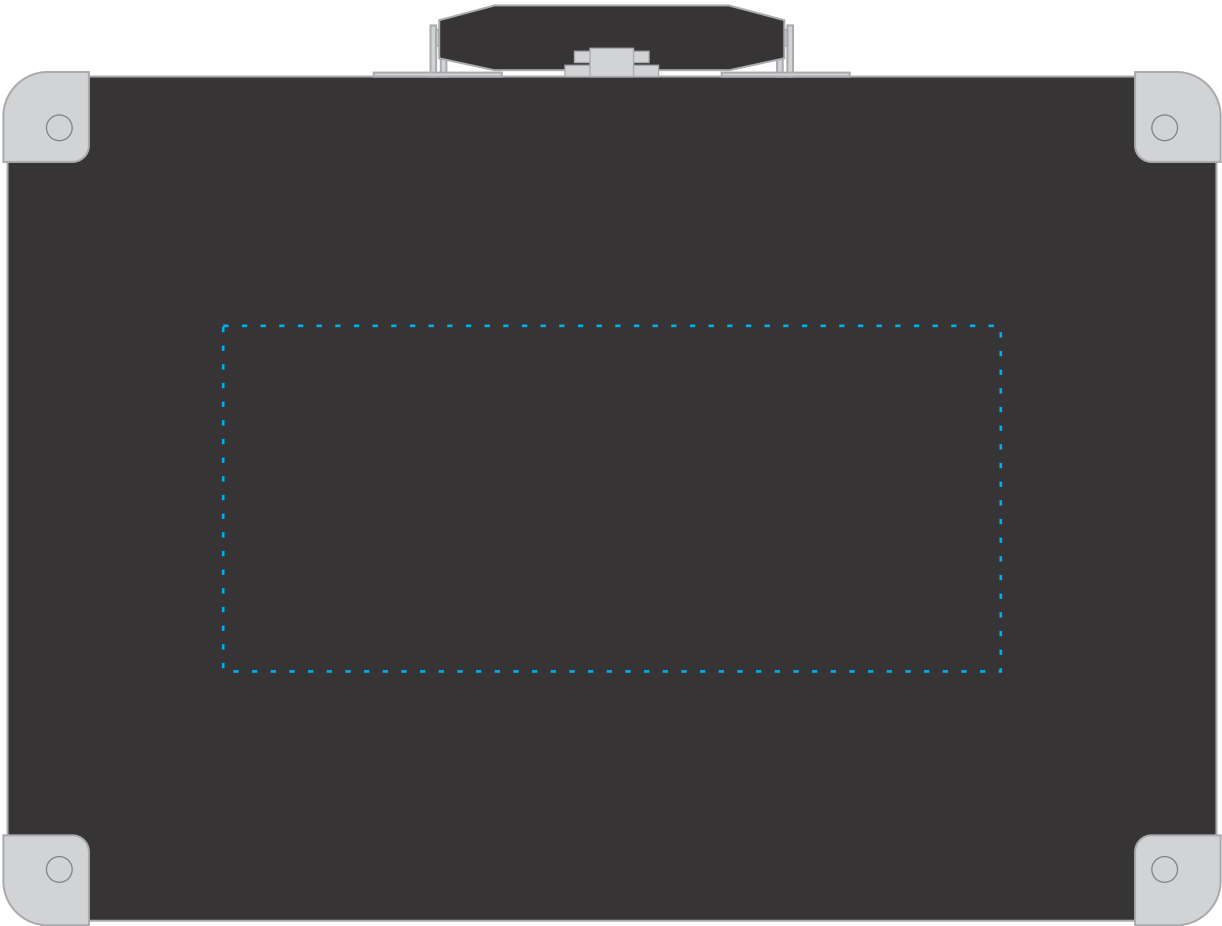

PRODUCT TEMPLATE

ITEM: CRLY-CRUISERBK

STANDARD IMPRINT: 9" x 4"

THE ART PROOF IS SCALED AT 45%

This image is for reference only. Logo sizing and proportions may not reflect final imprint.

THIS TEMPLATE IS NOT THE FINAL PROOF