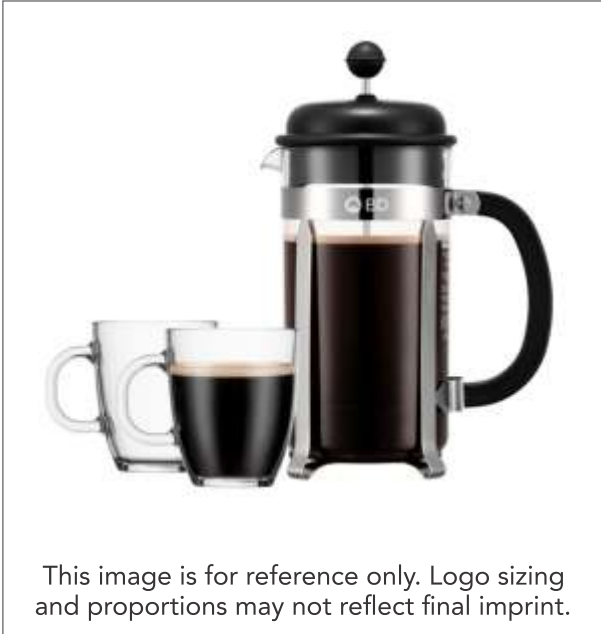

PRODUCT TEMPLATE

ITEM: BD-CAFFTSET

COFFEE PRESS IMPRINT: 1" x 0.45"

Item size has been reduced to 80%

This image is for reference only. Logo sizing and proportions may not reflect final imprint.

PRODUCT TEMPLATE

ITEM: BD-CAFFTSET

CUP IMPRINT: 0.85" x 0.85"