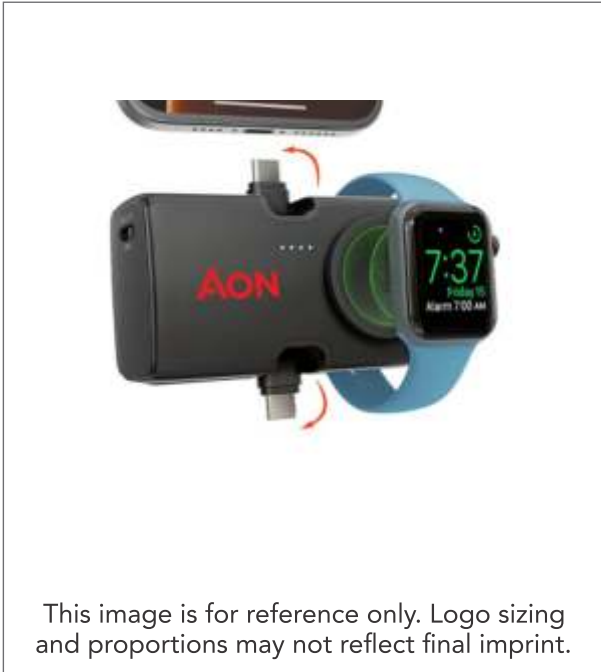

PRODUCT TEMPLATE

ITEM: HPC-PWRNANO5

STANDARD IMPRINT: 1" x 0.5"

This image is for reference only. Logo sizing and proportions may not reflect final imprint.

THIS TEMPLATE IS NOT THE FINAL PROOF