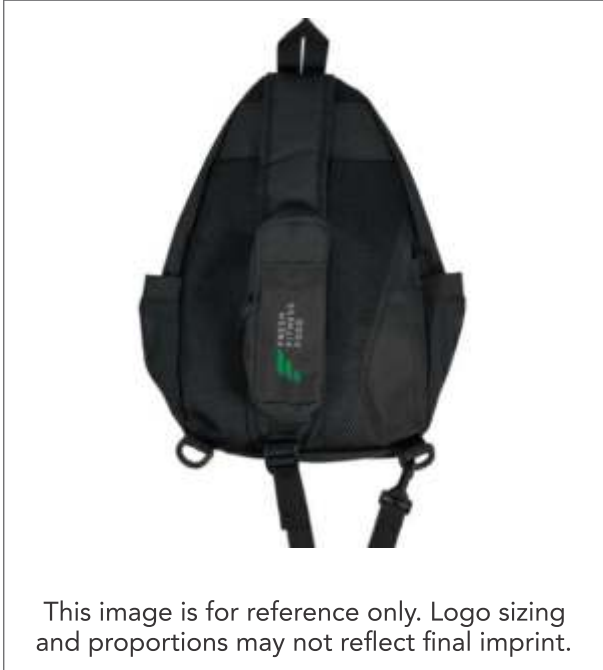

PRODUCT TEMPLATE

ITEM: JOO-ASTRALSET

STANDARD IMPRINT: 1" x 3.5"

THE ART PROOF IS SCALED AT 80%

This image is for reference only. Logo sizing and proportions may not reflect final imprint.