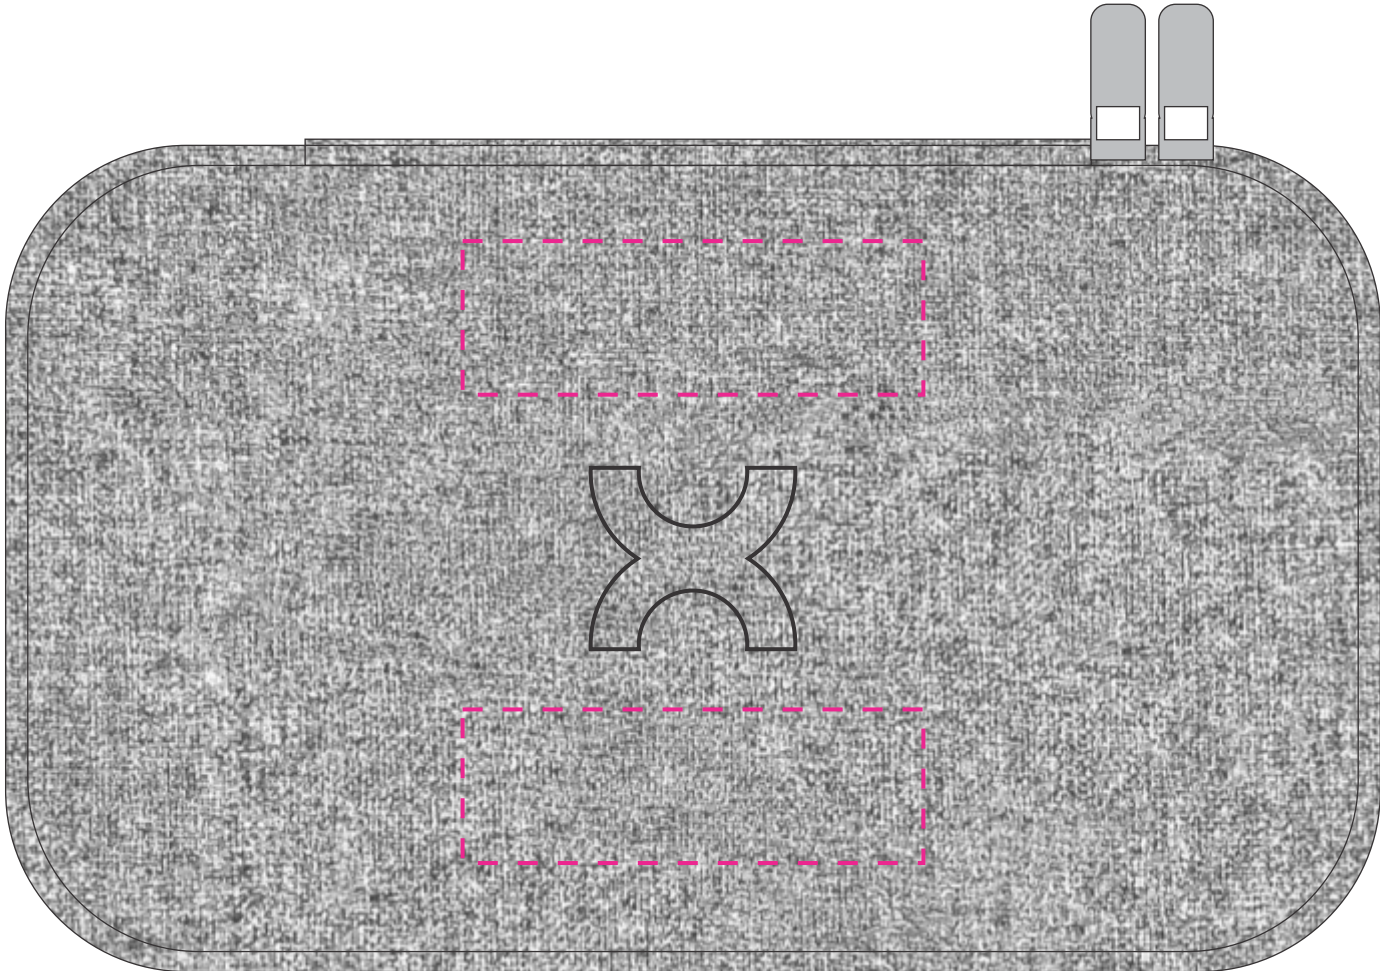

# PRODUCT TEMPLATE

ITEM: PMX-SENBLNDMB

STANDARD IMPRINT: 2" x 2"

This image is for reference only. Logo sizing and proportions may not reflect final imprint.

# PRODUCT TEMPLATE

ITEM: PMX-SENBLNDMB  
-CASE

STANDARD IMPRINT: 3" x 1"

\*\*\*THE ART PROOF IS SCALED AT 80%\*\*\*

**THIS TEMPLATE IS NOT THE FINAL PROOF**

# PRODUCT TEMPLATE

ITEM: PMX-SENBLNDMB  
-BASE

STANDARD IMPRINT: 1" x 0.4"