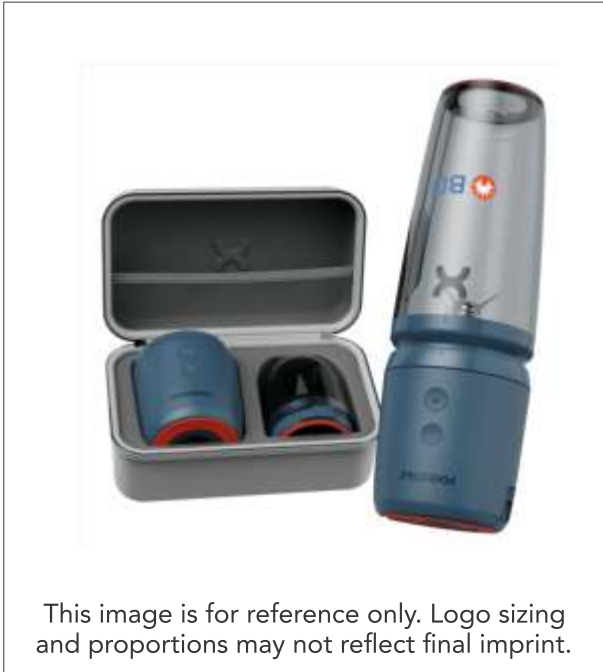

# PRODUCT TEMPLATE

ITEM: PMX-SENBLNDMB

STANDARD IMPRINT: 2" x 2"

This image is for reference only. Logo sizing and proportions may not reflect final imprint.

# PRODUCT TEMPLATE

ITEM: PMX-SENBLNDMB  
-CASE

STANDARD IMPRINT: 3" x 1"

\*\*\*THE ART PROOF IS SCALED AT 80%\*\*\*

**THIS TEMPLATE IS NOT THE FINAL PROOF**

# PRODUCT TEMPLATE

ITEM: PMX-SENBLNDMB  
-BASE

STANDARD IMPRINT: 1" x 0.4"