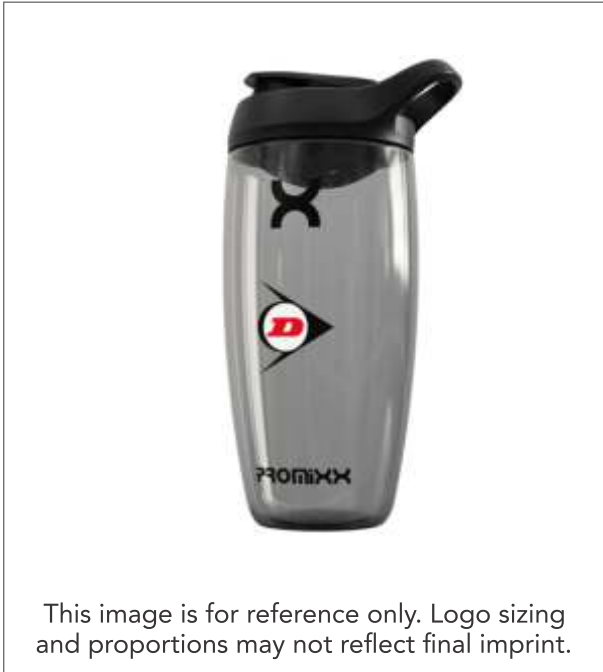

# PRODUCT TEMPLATE

PMX-PRST32BK

STANDARD IMPRINT: 2" x 2"

\*\*\*THE ART PROOF IS SCALED AT 80%\*\*\*

This image is for reference only. Logo sizing and proportions may not reflect final imprint.