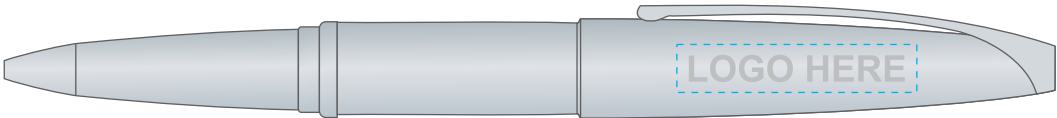

PRODUCT TEMPLATE

ITEM: CRS-ATXCHR885C

IMPRINT SIZE: 1.25" x 0.25"

This image is for reference only. Logo sizing and proportions may not reflect final imprint.