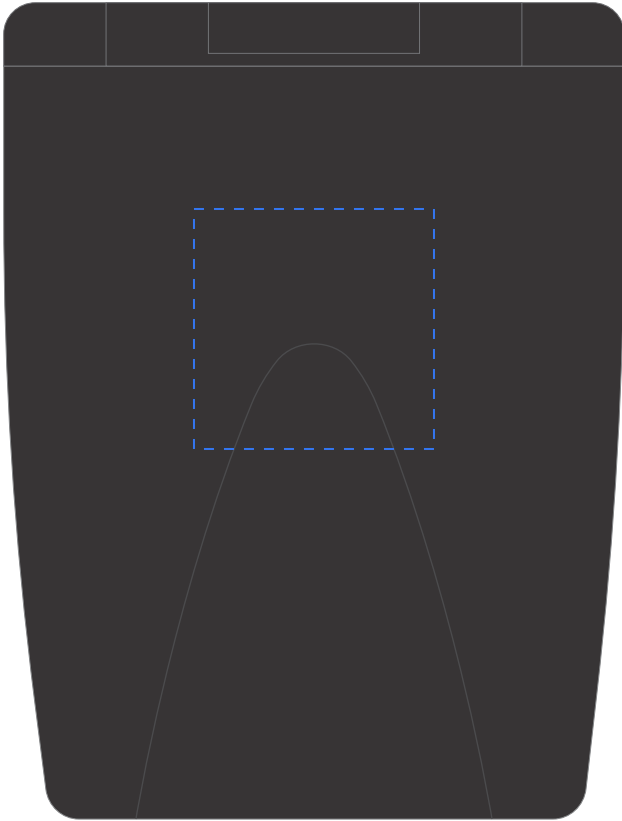

PRODUCT TEMPLATE

ITEM: BRU-ROCKS

STANDARD IMPRINT: 1 1/4" x 1 1/4"

This image is for reference only. Logo sizing and proportions may not reflect final imprint.