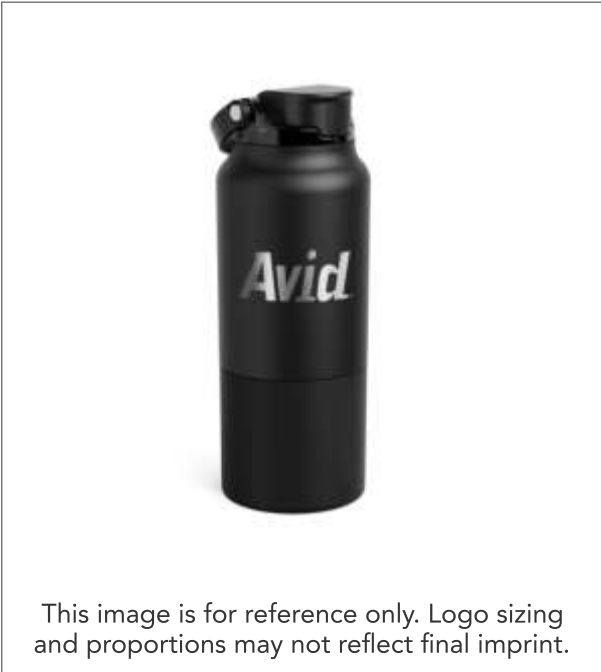

PRODUCT TEMPLATE

ITEM: BRU-RISE35

 STANDARD IMPRINT: 2" x 1.75"

 4C IMPRINT: 2" x 1.75"

Item size has been reduced to 80%

This image is for reference only. Logo sizing and proportions may not reflect final imprint.

PRODUCT TEMPLATE

ITEM: BRU-RISE35

BACK IMPRINT OPTION: 2" x 1.75"

4C IMPRINT: 2" x 1.75"

Item size has been reduced to 80%