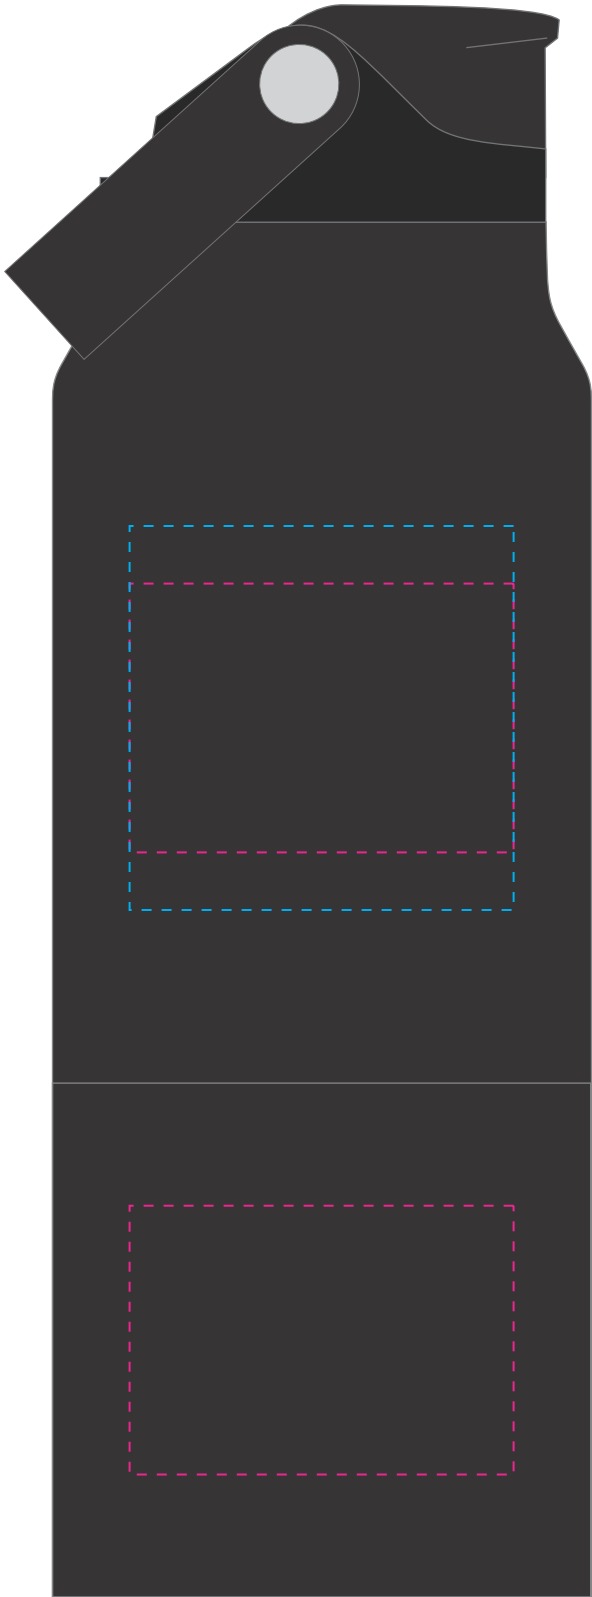

PRODUCT TEMPLATE

ITEM: BRU-RISE35

 STANDARD IMPRINT: 2" x 1.75"

 4C IMPRINT: 2" x 1.75"

Item size has been reduced to 80%

This image is for reference only. Logo sizing and proportions may not reflect final imprint.

PRODUCT TEMPLATE

ITEM: BRU-RISE35

BACK IMPRINT OPTION: 2" x 1.75"

4C IMPRINT: 2" x 1.75"

Item size has been reduced to 80%