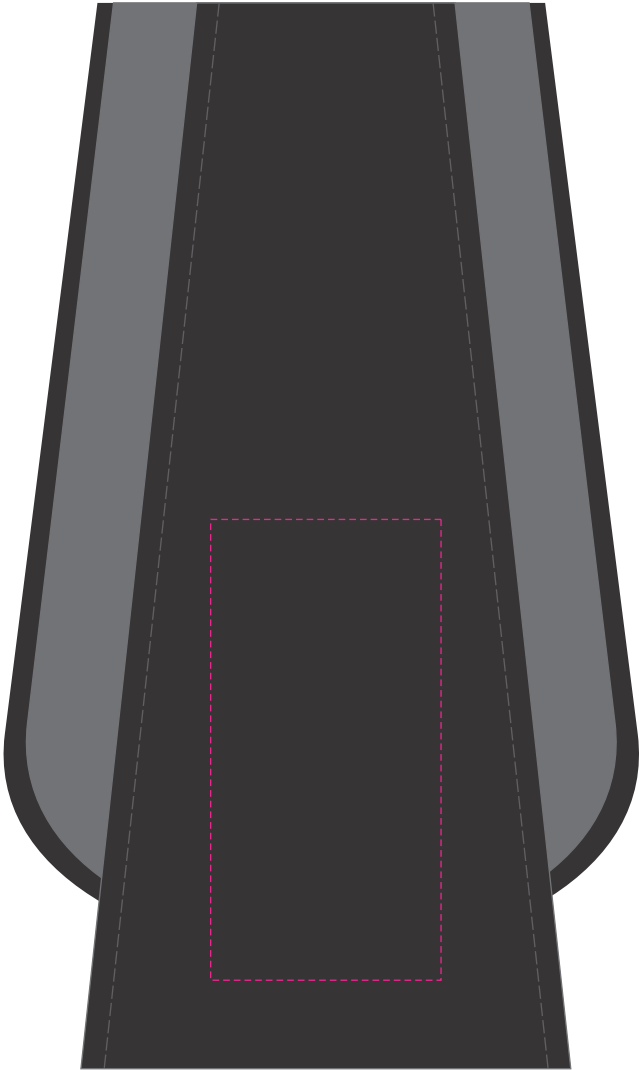

PRODUCT TEMPLATE

ITEM: BKS-NCKMSGR

STANDARD IMPRINT: 2" x 4"

THE ART PROOF IS SCALED AT 60%

This image is for reference only. Logo sizing and proportions may not reflect final imprint.