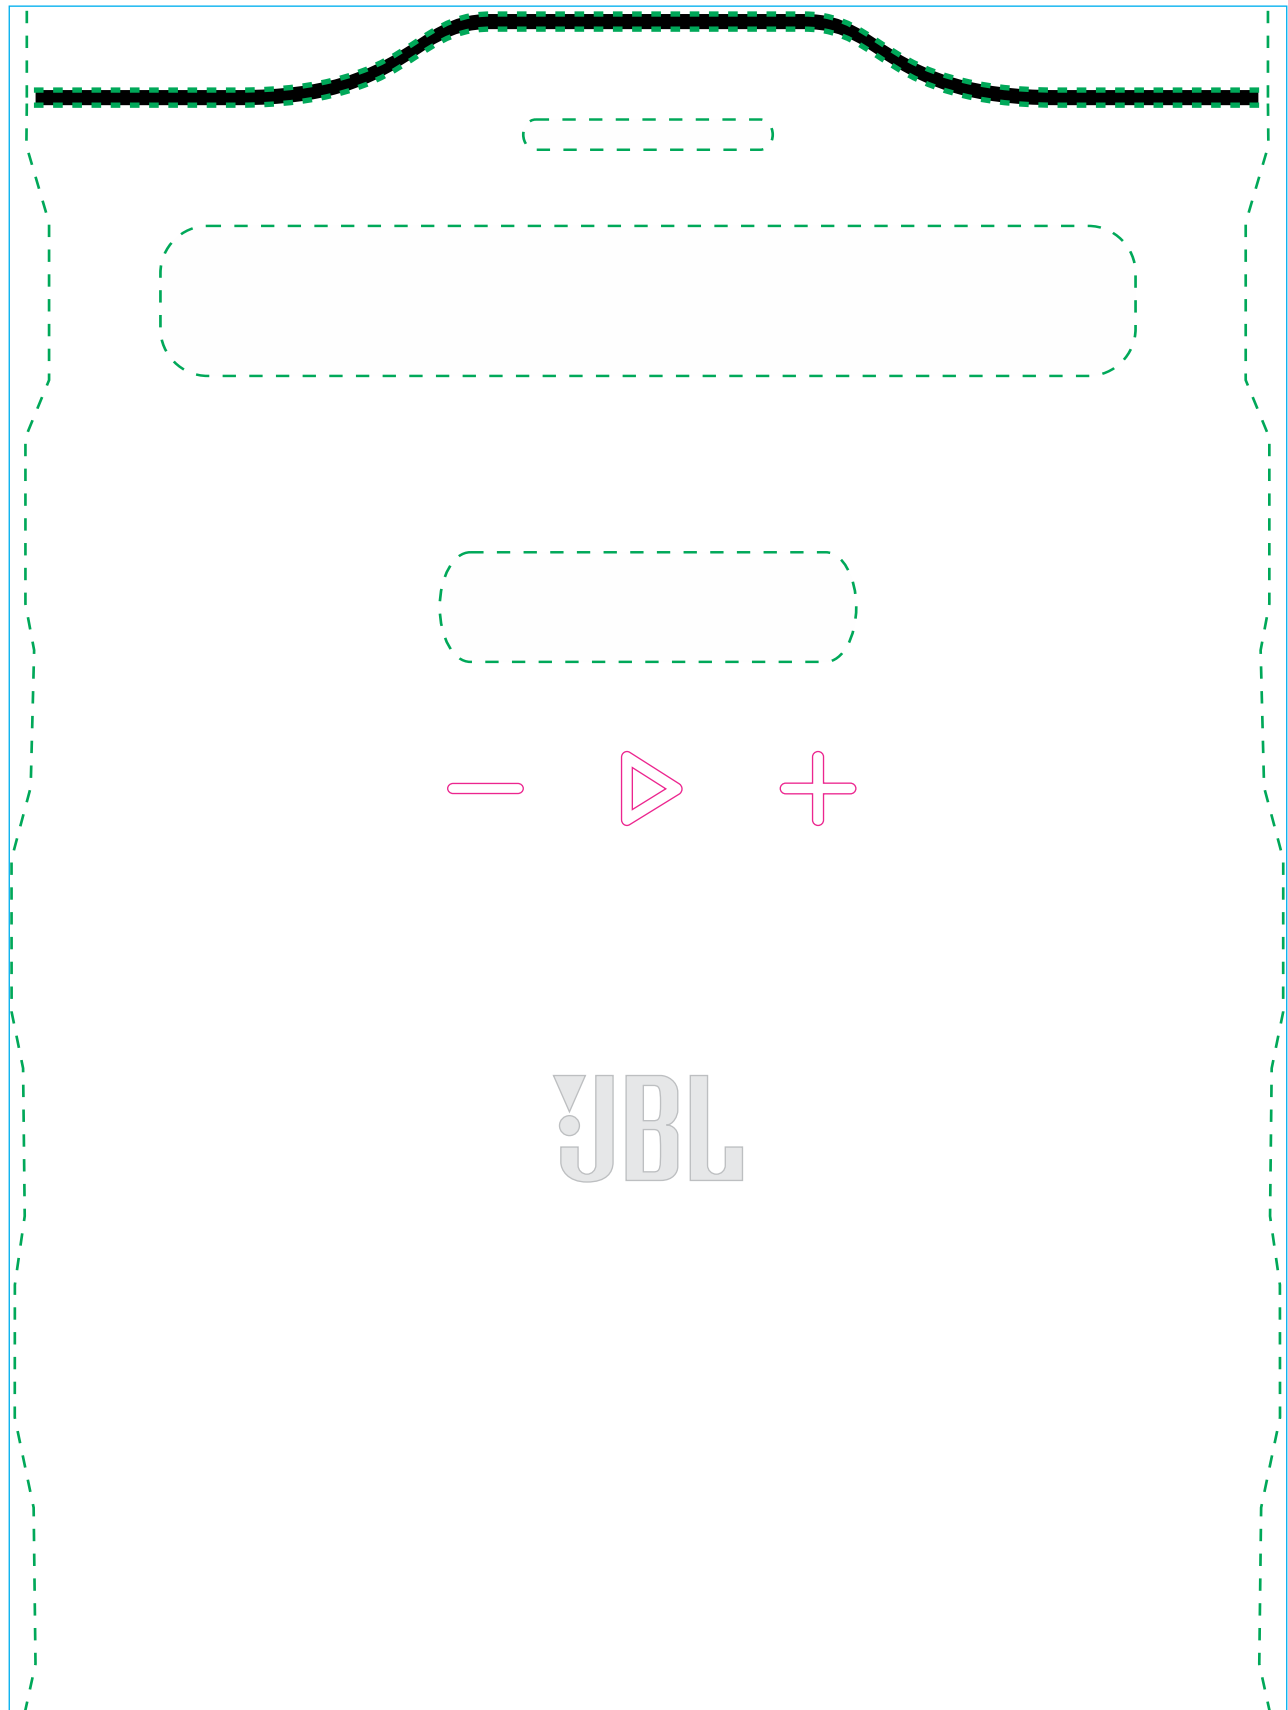

# PRODUCT TEMPLATE

ITEM: JBL-FLIP7BK

 STANDARD IMPRINT: 3" x 0.75"

This image is for reference only. Logo sizing and proportions may not reflect final imprint.

# ART PROOF - JOB IN PROGRESS

Item: JBL-FLIP7W

Imprint Method: ColorMAX

Location: Wrap

Green line indicates edge.  
Anything beyond will be cut off.

Black border indicates negative space.  
No imprint will go here.