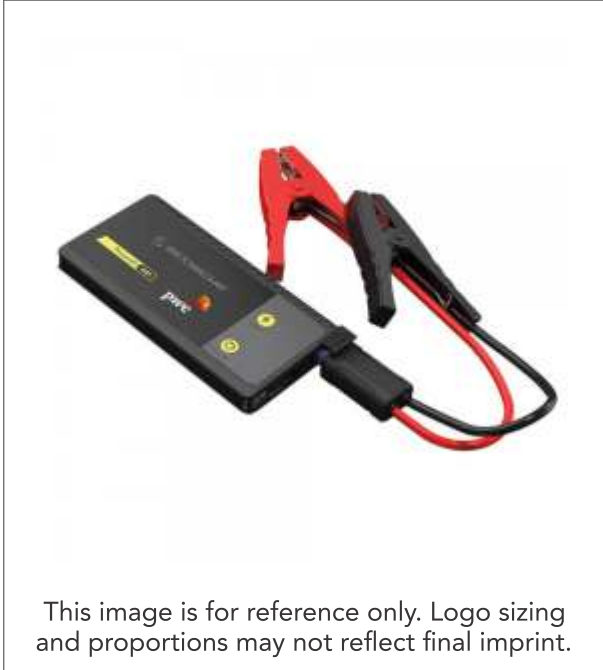

PRODUCT TEMPLATE

ITEM: SC-CJUMP600

STANDARD IMPRINT: 1 1/4" x 3/4"

This image is for reference only. Logo sizing and proportions may not reflect final imprint.

PRODUCT TEMPLATE

ITEM: SC-CJUMP600

CASE IMPRINT: 2.5" x 2.5"